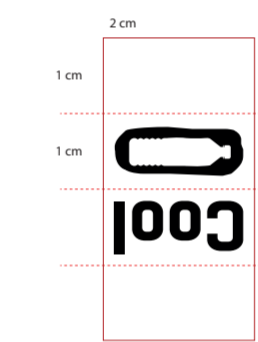

22 x 15.5 cm

22 x 15.5 cm

16.5 x 14 cm

53.38 x 3.52 cm

53.37 x 11.25 cm

Bottlebag Cool S (Nederlands)

Size when assembled: 28 L x 14 W x 40 H cm

 Full Color

 STOCK Color :

Patch colors:

 Black

 White

Woven Patch
6x4 cm

Side Label
1x2 cm

Care label
(inside)
2x3,5 cm

Material Hangtag BottleBag

 Kraft

 Non-kraft

Hangtag BottleBag
Size 5x12 cm