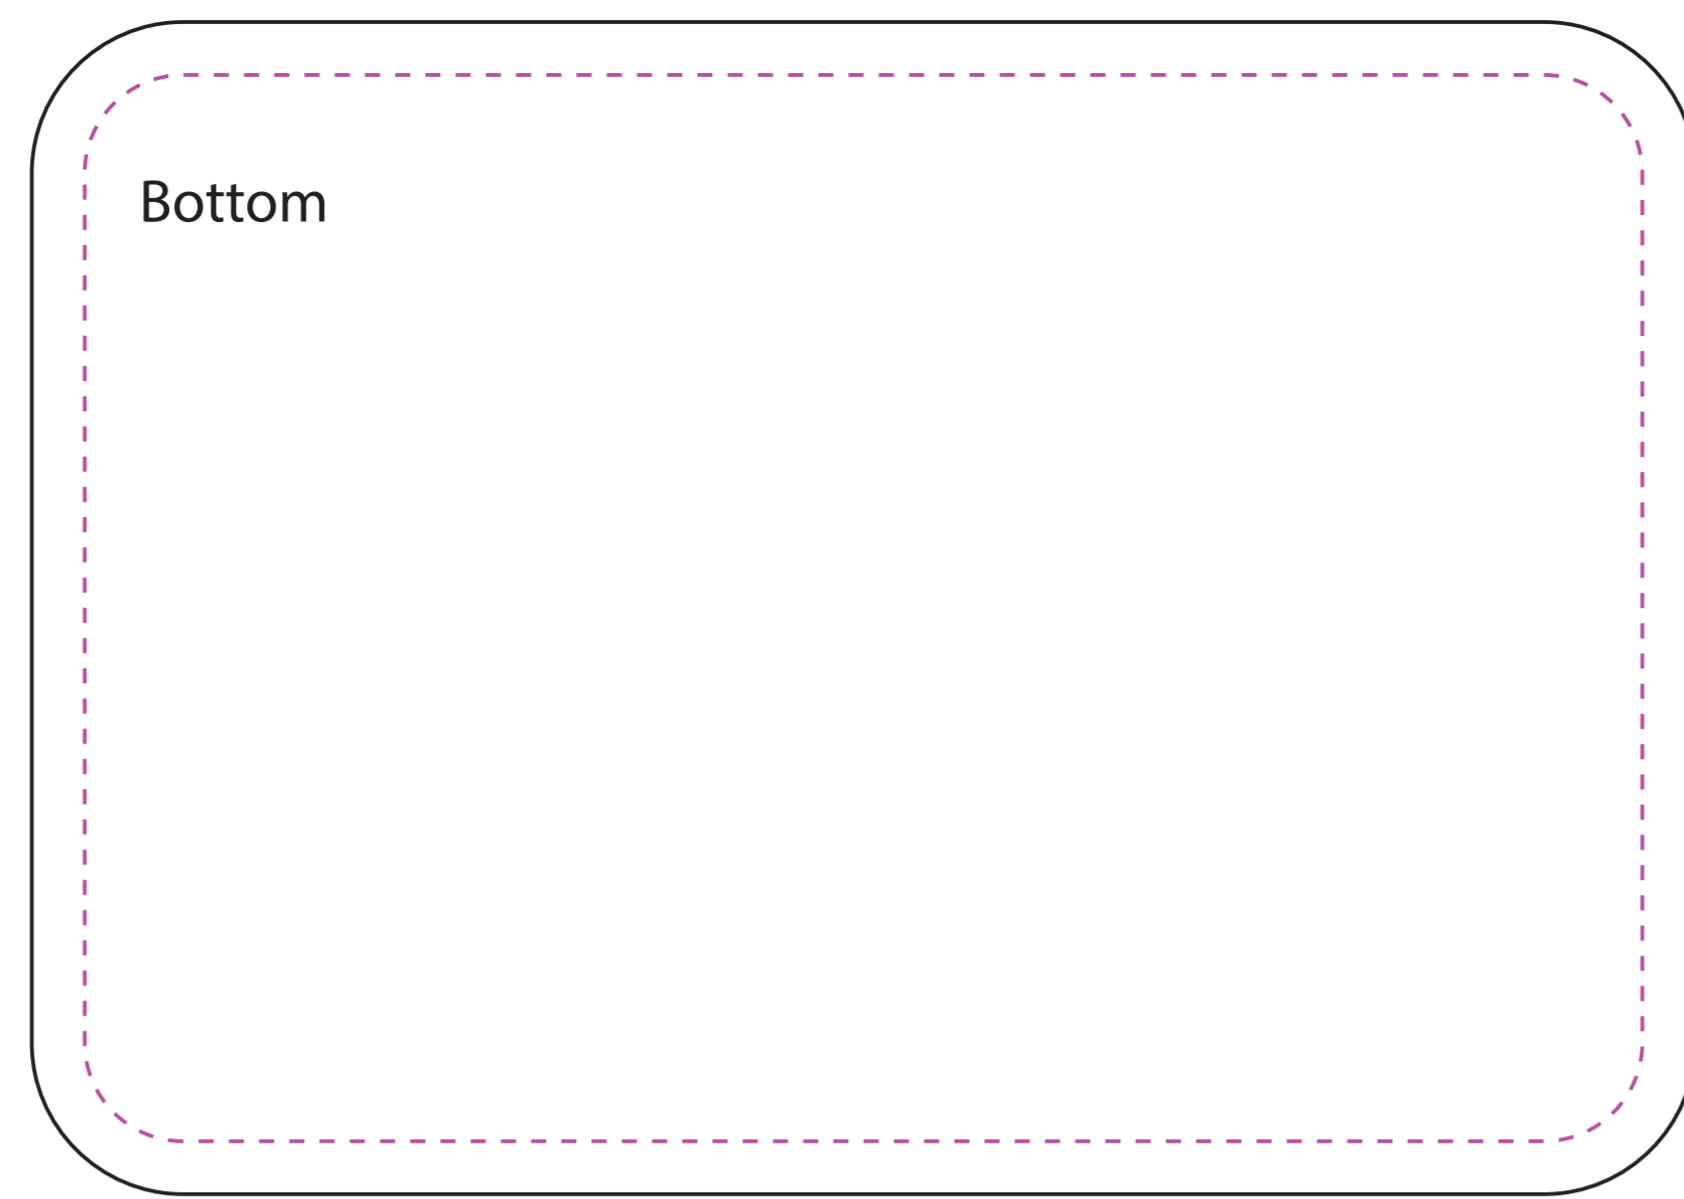

22 x 15.5 cm

22 x 15.5 cm

16.5 x 14 cm

53.38 x 3.52 cm

53.37 x 11.25 cm

Bottlebag Cool S (Nederlands)

Size when assembled: 28 L x 14 W x 40 H cm

 Full Color

 STOCK Color :

Patch colors:

 Black

 White

Woven Patch
6x4 cm

Side Label
1x2 cm

Care label
(inside)
2x3,5 cm

Material Hangtag BottleBag