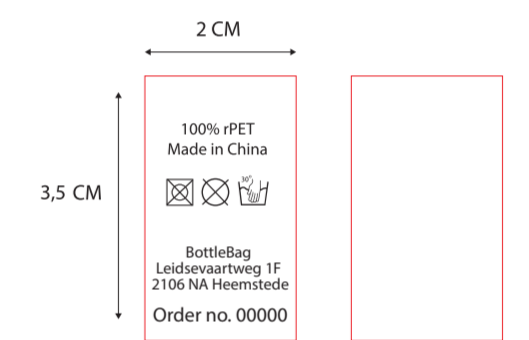

22 x 15.5 cm

22 x 15.5 cm

16.5 x 14 cm

53.38 x 3.52 cm

53.37 x 11.25 cm

Bottlebag Cool S (Nederlands)

Size when assembled: 28 L x 14 W x 40 H cm

 Full Color

 STOCK Color :

Patch colors:

 Black

 White

Woven Patch
6x4 cm

Side Label
1x2 cm

Care label
(inside)
2x3,5 cm

Material Hangtag BottleBag

 Kraft

 Non-kraft

Hangtag BottleBag
Size 5x12 cm