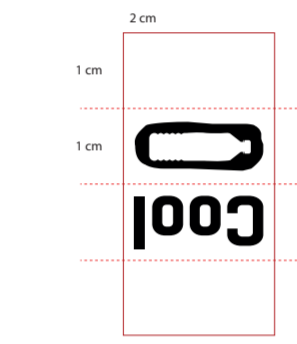

64.23 x 18.25cm

28.5 x 16.5cm

21x 21.5cm

23 x 4.25cm

23 x 9.75cm

34.5 x 5cm

34.5 x 3.75cm

64.23 x 3.75cm

Bottlebag Cool M (Deutsch)

Size when assembled: 28 L x 14 W x 40 H cm

Full Colour

STOCK Colour :

Patch colours:

Black

White

Woven Patch
6x4 cm

Side Label
1x2 cm

Care label
(inside)
2x3,5 cm

Material Hangtag BottleBag

Kraft

Non-kraft

Hangtag BottleBag
Size 5x12 cm