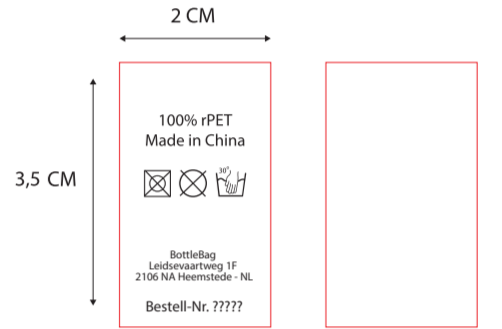

64.23 x 18.25cm

28.5 x 16.5cm

21x 21.5cm

23 x 4.25cm

23 x 9.75cm

34.5 x 5cm

34.5 x 3.75cm

64.23 x 3.75cm

Bottlebag Cool M (Deutsch)

Size when assembled: 28 L x 14 W x 40 H cm

Full Colour

STOCK Colour :

Patch colours:

Black

White

Woven Patch
6x4 cm

Side Label
1x2 cm

Care label
(inside)
2x3,5 cm

Material Hangtag BottleBag

Kraft

Non-kraft

Hangtag BottleBag
Size 5x12 cm