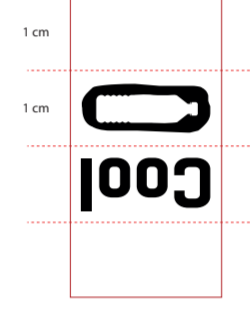

64.23 x 18.25cm

28.5 x 16.5cm

23 x 4.25cm

23 x 9.75cm

21x 21.5cm

34.5 x 5cm

34.5 x 3.75cm

64.23 x 3.75cm

Bottlebag Cool M (English)

Size when assembled: 28 L x 14 W x 40 H cm

Full Colour

STOCK Colour :

Patch colours:

Woven Patch
6x4 cm

Side Label
1x2 cm

Material Hangtag BottleBag

Kraft Non-kraft

Hangtag BottleBag
Size 5x12 cm