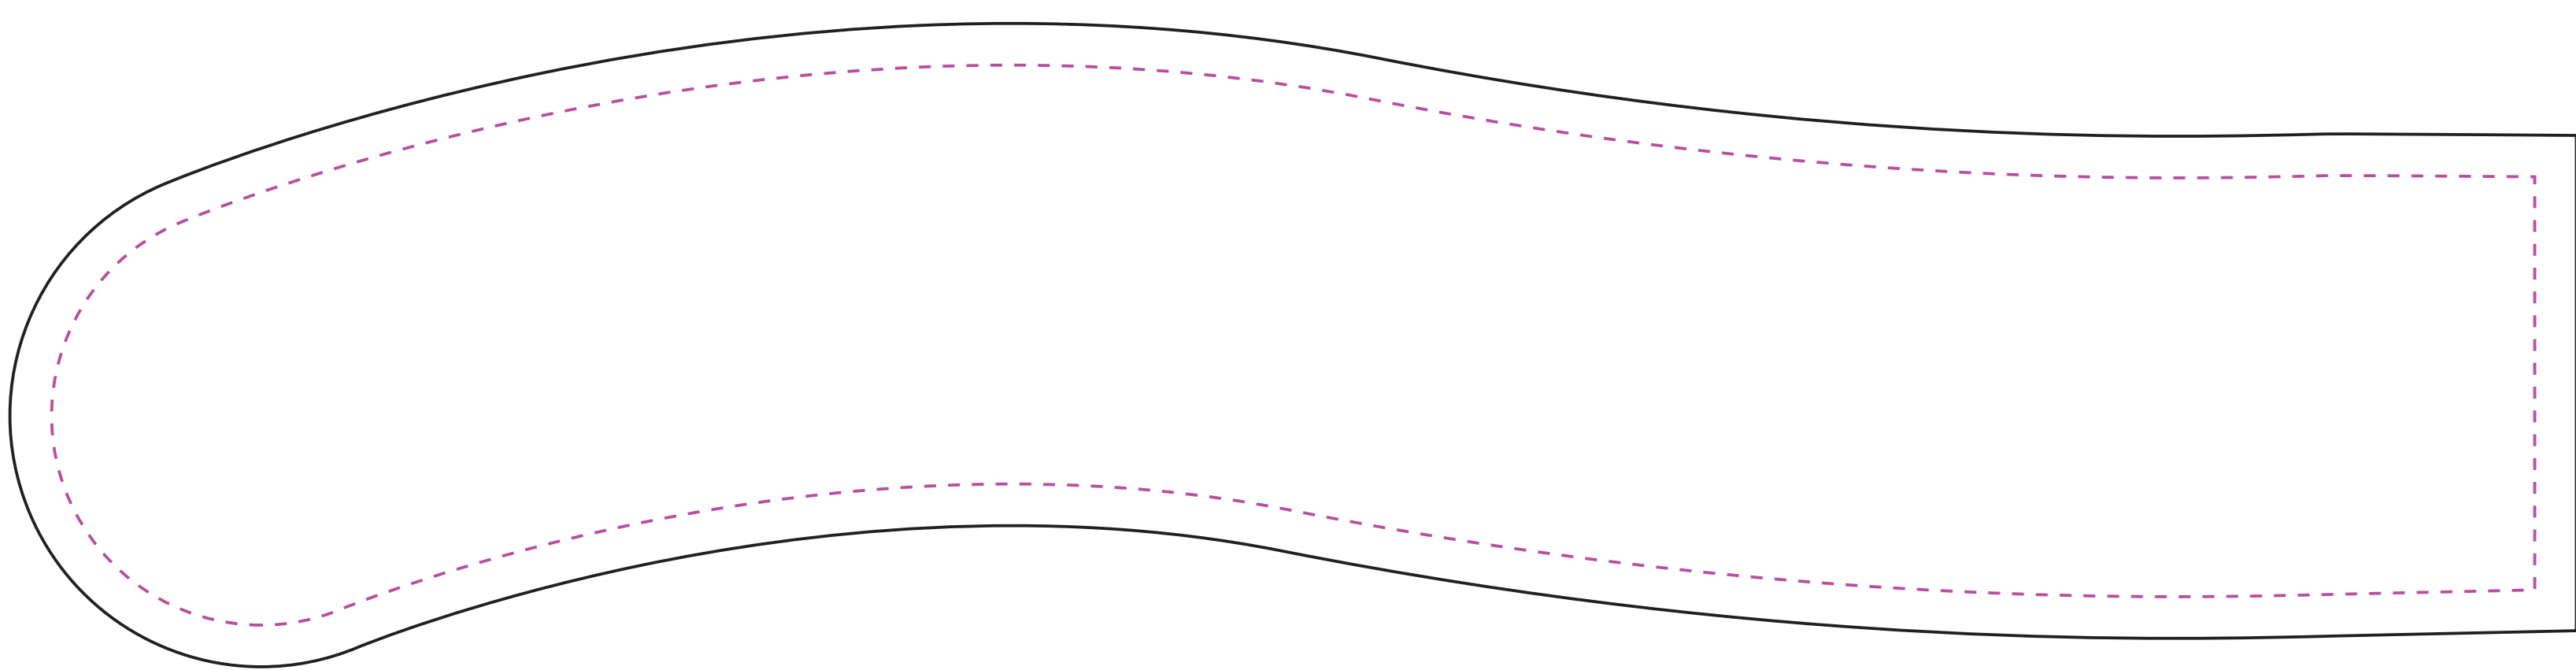

29.51 x 41.5cm

29.51 x 41.5cm

30.27 x 12.95cm

30.27 x 16.65cm

43.12 x 10.81cm

49.19 x 9.15cm

53.77 x 16.81cm

Bottlebag Cool L (English)

Size when assembled: 28 L x 14 W x 40 H cm

Full Colour

STOCK Colour :

Patch colours:

Black

White

Woven Patch
6x4 cm

Side Label
1x2 cm

Care label
(inside)
2x3,5 cm

Material Hangtag BottleBag

Kraft

Non-kraft

Hangtag BottleBag
Size 5x12 cm