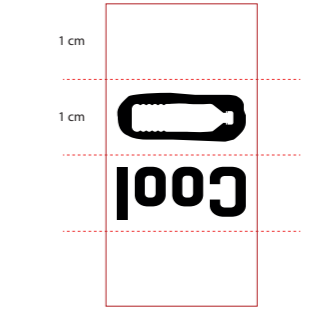

29.51 x 41.5cm

29.51 x 41.5cm

30.27 x 12.95cm

30.27 x 16.65cm

43.12 x 10.81cm

49.19 x 9.15cm

53.77 x 16.81cm

Bottlebag Cool L (English)

Size when assembled: 28 L x 14 W x 40 H cm

Full Colour

STOCK Colour :

Patch colours:

Black

White

Woven Patch
6x4 cm

Side Label
1x2 cm

Care label
(inside)
2x3,5 cm

Material Hangtag BottleBag

Kraft

Non-kraft

Hangtag BottleBag
Size 5x12 cm