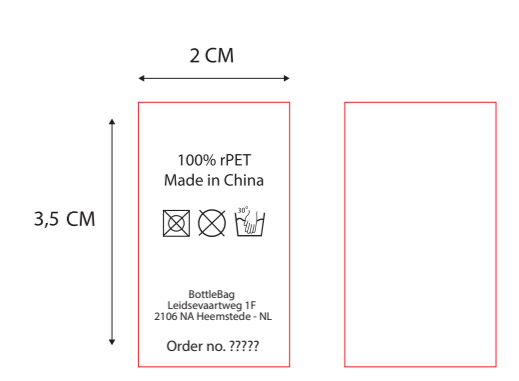

29.51 x 41.5cm

29.51 x 41.5cm

30.27 x 12.95cm

30.27 x 16.65cm

43.12 x 10.81cm

49.19 x 9.15cm

53.77 x 16.81cm

Bottlebag Cool L (English)

Size when assembled: 28 L x 14 W x 40 H cm

Full Colour

STOCK Colour :

Patch colours:

Black

White

Woven Patch
6x4 cm

Side Label
1x2 cm

Care label
(inside)
2x3,5 cm

Material Hangtag BottleBag

Kraft

Non-kraft

Hangtag BottleBag
Size 5x12 cm