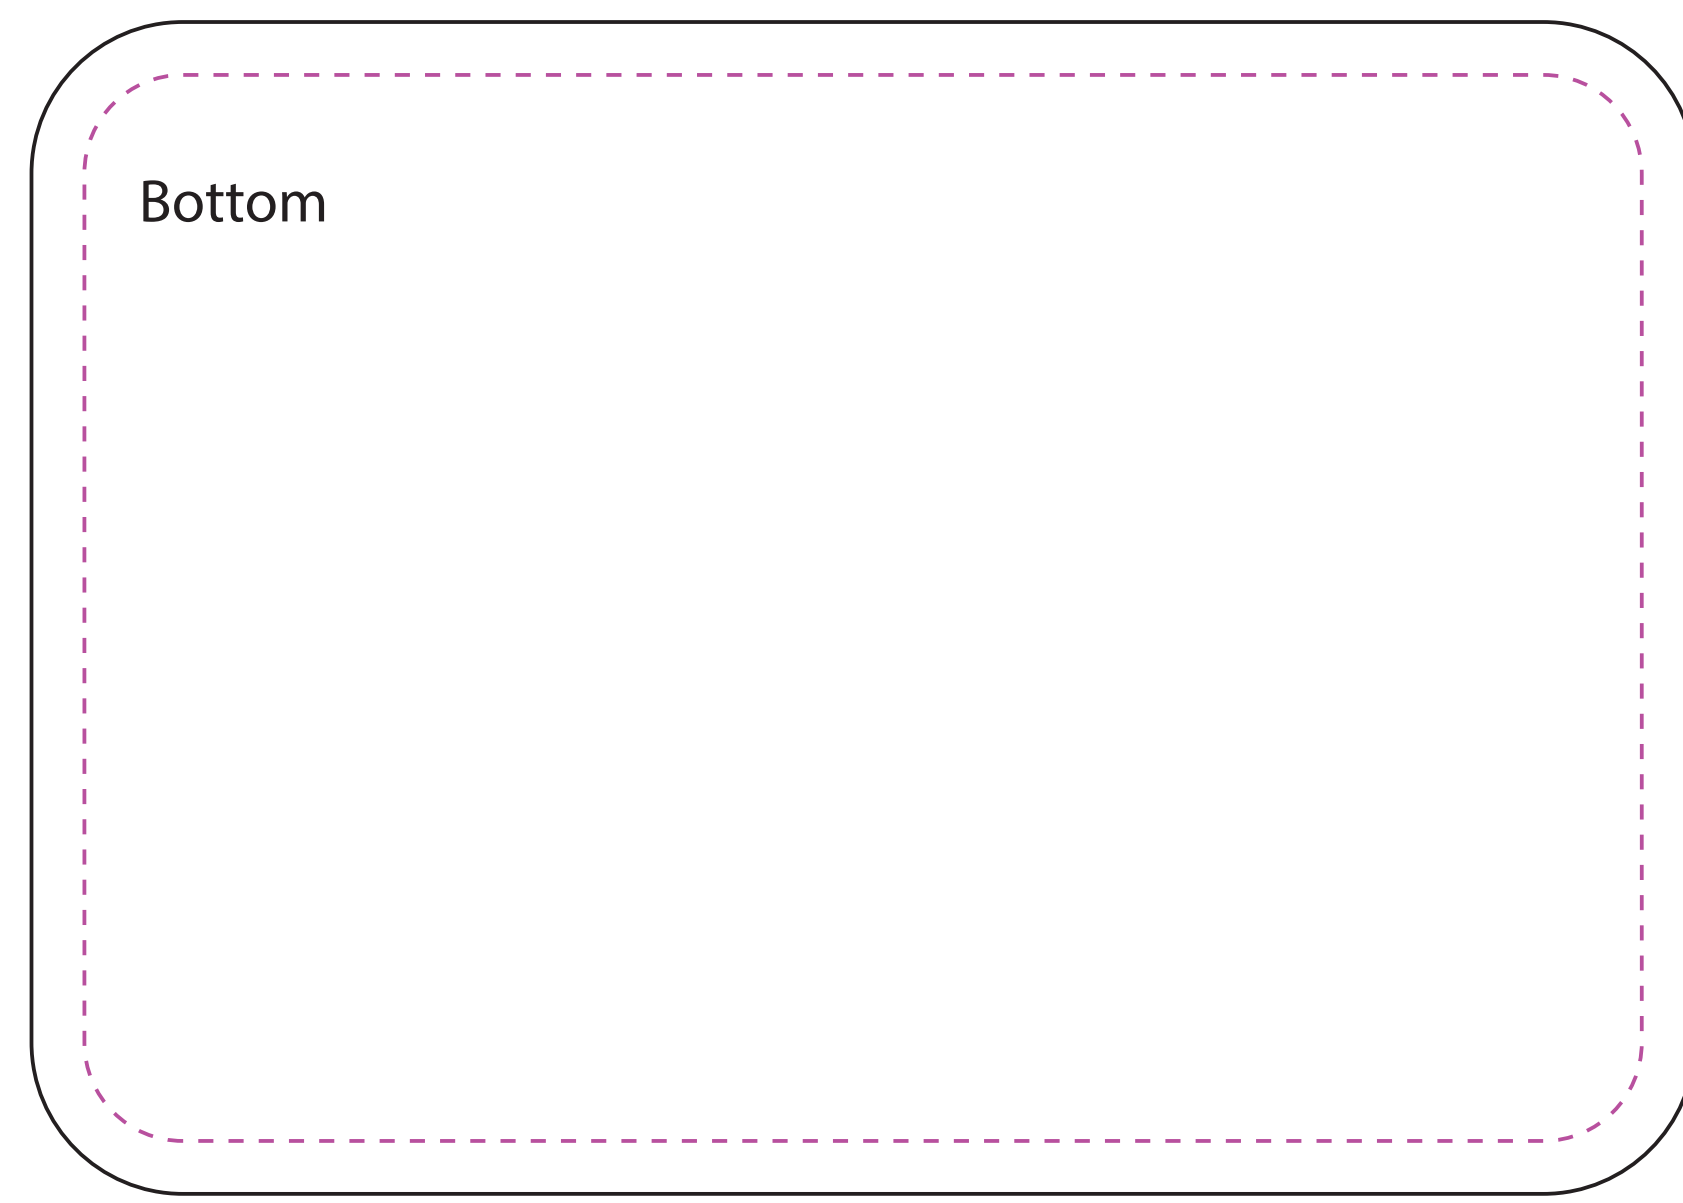

22 x 15.5 cm

22 x 15.5 cm

16.5 x 14 cm

53.38 x 3.52 cm

53.37 x 11.25 cm

Bottlebag Cool S (English)

Size when assembled: 28 L x 14 W x 40 H cm

 Full Color

 STOCK Color :

Patch colors:

 Black

 White

Woven Patch
6x4 cm

Side Label
1x2 cm

Care label
(inside)
2x3,5 cm

Material Hangtag BottleBag