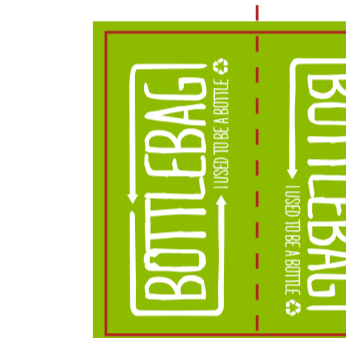

# BottleBag Pack (English)

Bag colour

White

Print colour(s)

PMS: 376 C

Side label colours:

PMS 376 C

White

Colour strings

White

Care label (inside)  
2x3,5 cm

Material Hangtag BottleBag

Kraft

Non-kraft

Hangtag BottleBag  
Size 5x12 cm

FRONT  
34 x 43 cm

BACK  
34 x 43 cm

- A: Tolerance of placing graphics on the bottlebag is +/- 10 mm.
- B: We are not able to match Pantone color on CMYK artwork.
- C: Minimum readable size of fonts is 8 pt.
- D: Physical sample for approval is possible with acceptance of surcharge of € 50,00.
- E: We are not able to match Pantone color on woven side label.
- F: Size of the bag will be 45 cm x 68 cm when assembled.