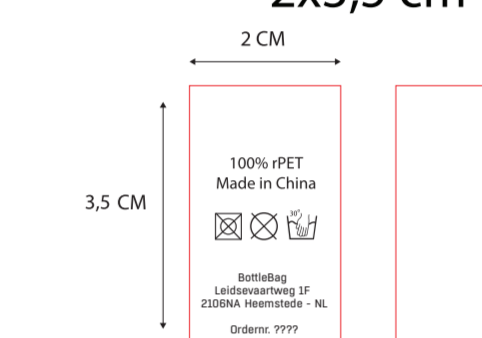

# BottleBag Pack (English)

Bag colour

White

Print colour(s)

PMS: 376 C

Side label colours:

PMS 376 C

White

Colour strings

White

Care label (inside)  
2x3,5 cm

Material Hangtag BottleBag

Kraft

Non-kraft

Hangtag BottleBag  
Size 5x12 cm

FRONT  
34 x 43 cm

BACK  
34 x 43 cm

- A: Tolerance of placing graphics on the bottlebag is +/- 10 mm.
- B: We are not able to match Pantone color on CMYK artwork.
- C: Minimum readable size of fonts is 8 pt.
- D: Physical sample for approval is possible with acceptance of surcharge of € 50,00.
- E: We are not able to match Pantone color on woven side label.
- F: Size of the bag will be 45 cm x 68 cm when assembled.