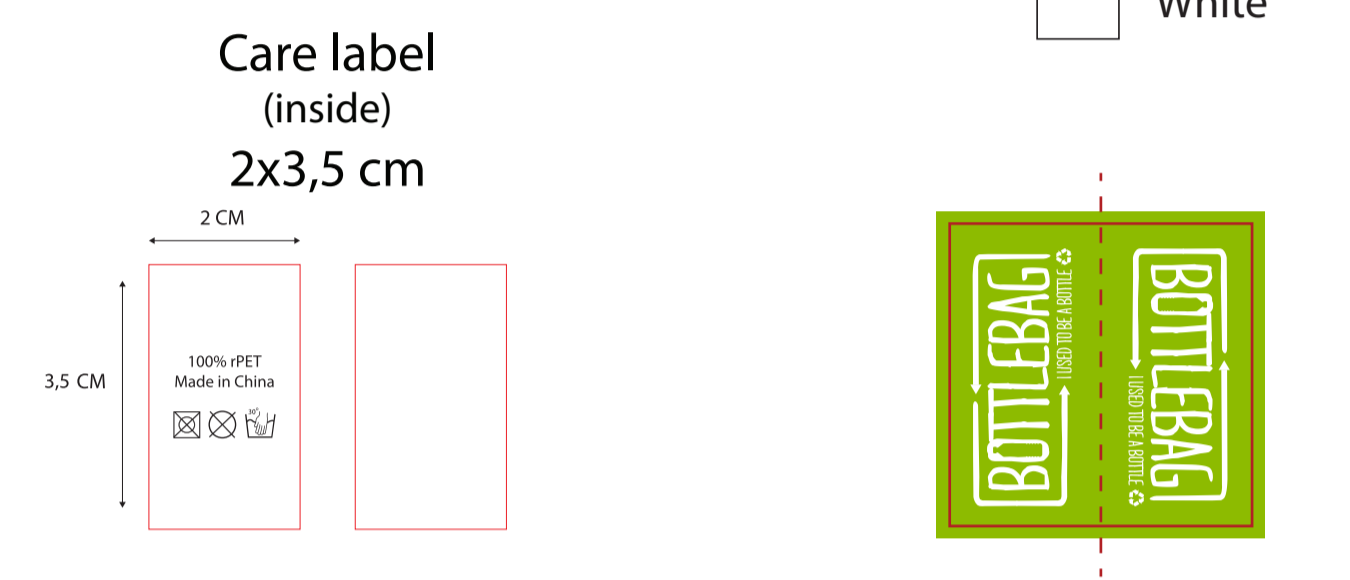

FRONT
40 x 47 cm

BACK
40 x 47 cm

BottleBag Pack Deluxe (English)

- Bag colour: CMYK/FC PMS:
- Print colours bag: CMYK/FC PMS:
- Colour strings: White
- Side label colours: PMS: 376 White

Material Hangtag BottleBag

- Kraft Non-kraft

Hangtag BottleBag Size 5x12 cm

- A: Tolerance of placing graphics on the bottlebag is +/- 10 mm.
- B: We are not able to match Pantone color on CMYK artwork.
- C: Minimum readable size of fonts is 8 pt.
- D: Physical sample for approval is possible with acceptance of surcharge of € 50,00
- E: We are not able to match Pantone color on woven side label.
- F: Size of the bag will be 45 cm x 68 cm when assembled.