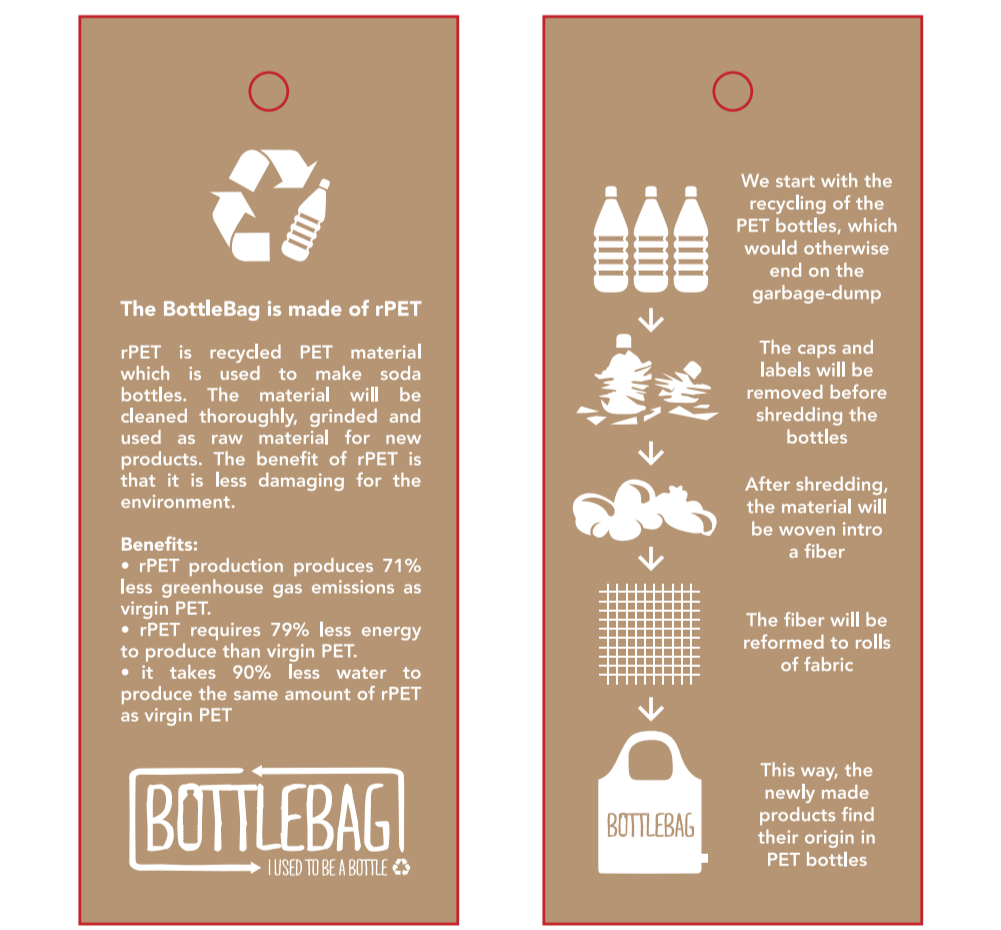

FRONT
40 x 47 cm

BACK
40 x 47 cm

BottleBag Pack Deluxe (English)

- Bag colour: CMYK/FC PMS:
- Print colours bag: CMYK/FC PMS:
- Colour strings: White
- Side label colours: PMS: 376 White

Material Hangtag BottleBag

- Kraft Non-kraft

Hangtag BottleBag Size 5x12 cm

- A: Tolerance of placing graphics on the bottlebag is +/- 10 mm.
- B: We are not able to match Pantone color on CMYK artwork.
- C: Minimum readable size of fonts is 8 pt.
- D: Physical sample for approval is possible with acceptance of surcharge of € 50,00
- E: We are not able to match Pantone color on woven side label.
- F: Size of the bag will be 45 cm x 68 cm when assembled.