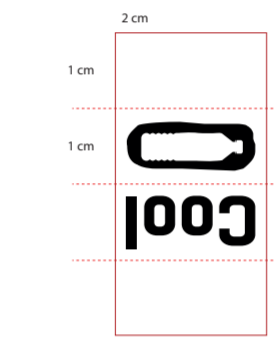

64.23 x 18.25cm

28.5 x 16.5cm

21x 21.5cm

23 x 4.25cm

23 x 9.75cm

34.5 x 5cm

34.5 x 3.75cm

64.23 x 3.75cm

Bottlebag Cool M (Nederlands)

Size when assembled: 28 L x 14 W x 40 H cm

Full Colour

STOCK Colour :

Patch colours:

Black

White

Woven Patch
6x4 cm

Side Label
1x2 cm

Care label
(inside)
2x3,5 cm

Material Hangtag BottleBag

Kraft

Non-kraft

Hangtag BottleBag
Size 5x12 cm