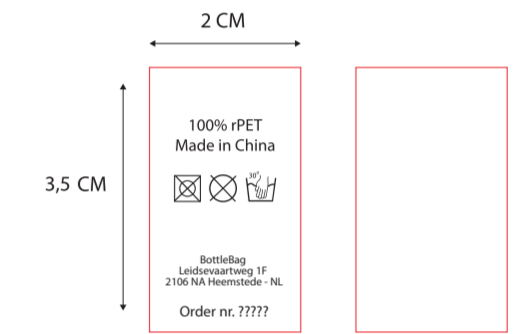

64.23 x 18.25cm

28.5 x 16.5cm

21x 21.5cm

23 x 4.25cm

23 x 9.75cm

34.5 x 5cm

34.5 x 3.75cm

64.23 x 3.75cm

Bottlebag Cool M (Nederlands)

Size when assembled: 28 L x 14 W x 40 H cm

Full Colour

STOCK Colour :

Patch colours:

Black

White

Woven Patch
6x4 cm

Side Label
1x2 cm

Care label
(inside)
2x3,5 cm

Material Hangtag BottleBag

Kraft

Non-kraft

Hangtag BottleBag
Size 5x12 cm