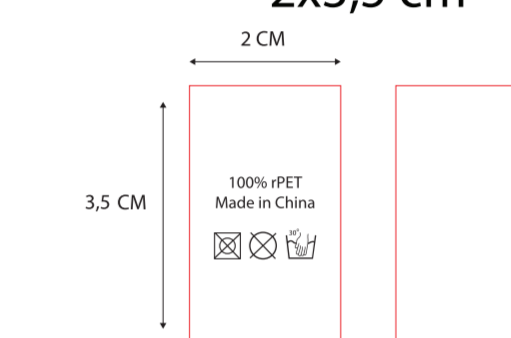

# BottleBag Pack (English)

Bag colour

White

Print colour(s)

PMS: 376 C

Side label colours:

PMS 376 C

White

Colour strings

White

Care label (inside)  
2x3,5 cm

Material Hangtag BottleBag

Kraft

Non-kraft

Hangtag BottleBag  
Size 5x12 cm

FRONT  
34 x 43 cm

BACK  
34 x 43 cm

- A: Tolerance of placing graphics on the bottlebag is +/- 10 mm.
- B: We are not able to match Pantone color on CMYK artwork.
- C: Minimum readable size of fonts is 8 pt.
- D: Physical sample for approval is possible with acceptance of surcharge of € 50,00
- E: We are not able to match Pantone color on woven side label.
- F: Size of the bag will be 45 cm x 68 cm when assembled.