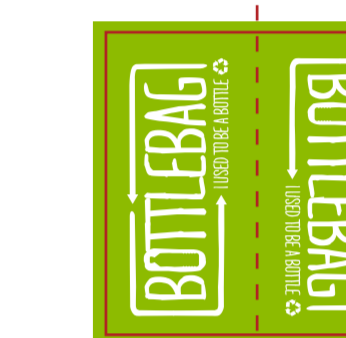

# BottleBag Pack (English)

Bag colour

White

Print colour(s)

PMS: 376 C

Side label colours:

PMS 376 C

White

Colour strings

White

Care label (inside)  
2x3,5 cm

Material Hangtag BottleBag

Kraft

Non-kraft

Hangtag BottleBag  
Size 5x12 cm

FRONT  
34 x 43 cm

BACK  
34 x 43 cm

- A: Tolerance of placing graphics on the bottlebag is +/- 10 mm.
- B: We are not able to match Pantone color on CMYK artwork.
- C: Minimum readable size of fonts is 8 pt.
- D: Physical sample for approval is possible with acceptance of surcharge of € 50,00
- E: We are not able to match Pantone color on woven side label.
- F: Size of the bag will be 45 cm x 68 cm when assembled.