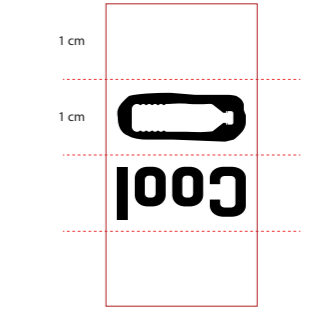

29.51 x 41.5cm

29.51 x 41.5cm

30.27 x 12.95cm

30.27 x 16.65cm

43.12 x 10.81cm

49.19 x 9.15cm

53.77 x 16.81cm

Bottlebag Cool L (Nederlands)

Size when assembled: 28 L x 14 W x 40 H cm

Full Colour

STOCK Colour :

Patch colours:

Black

White

Woven Patch
6x4 cm

Side Label
1x2 cm

Care label
(inside)
2x3,5 cm

Material Hangtag BottleBag

Kraft

Non-kraft

Hangtag BottleBag
Size 5x12 cm