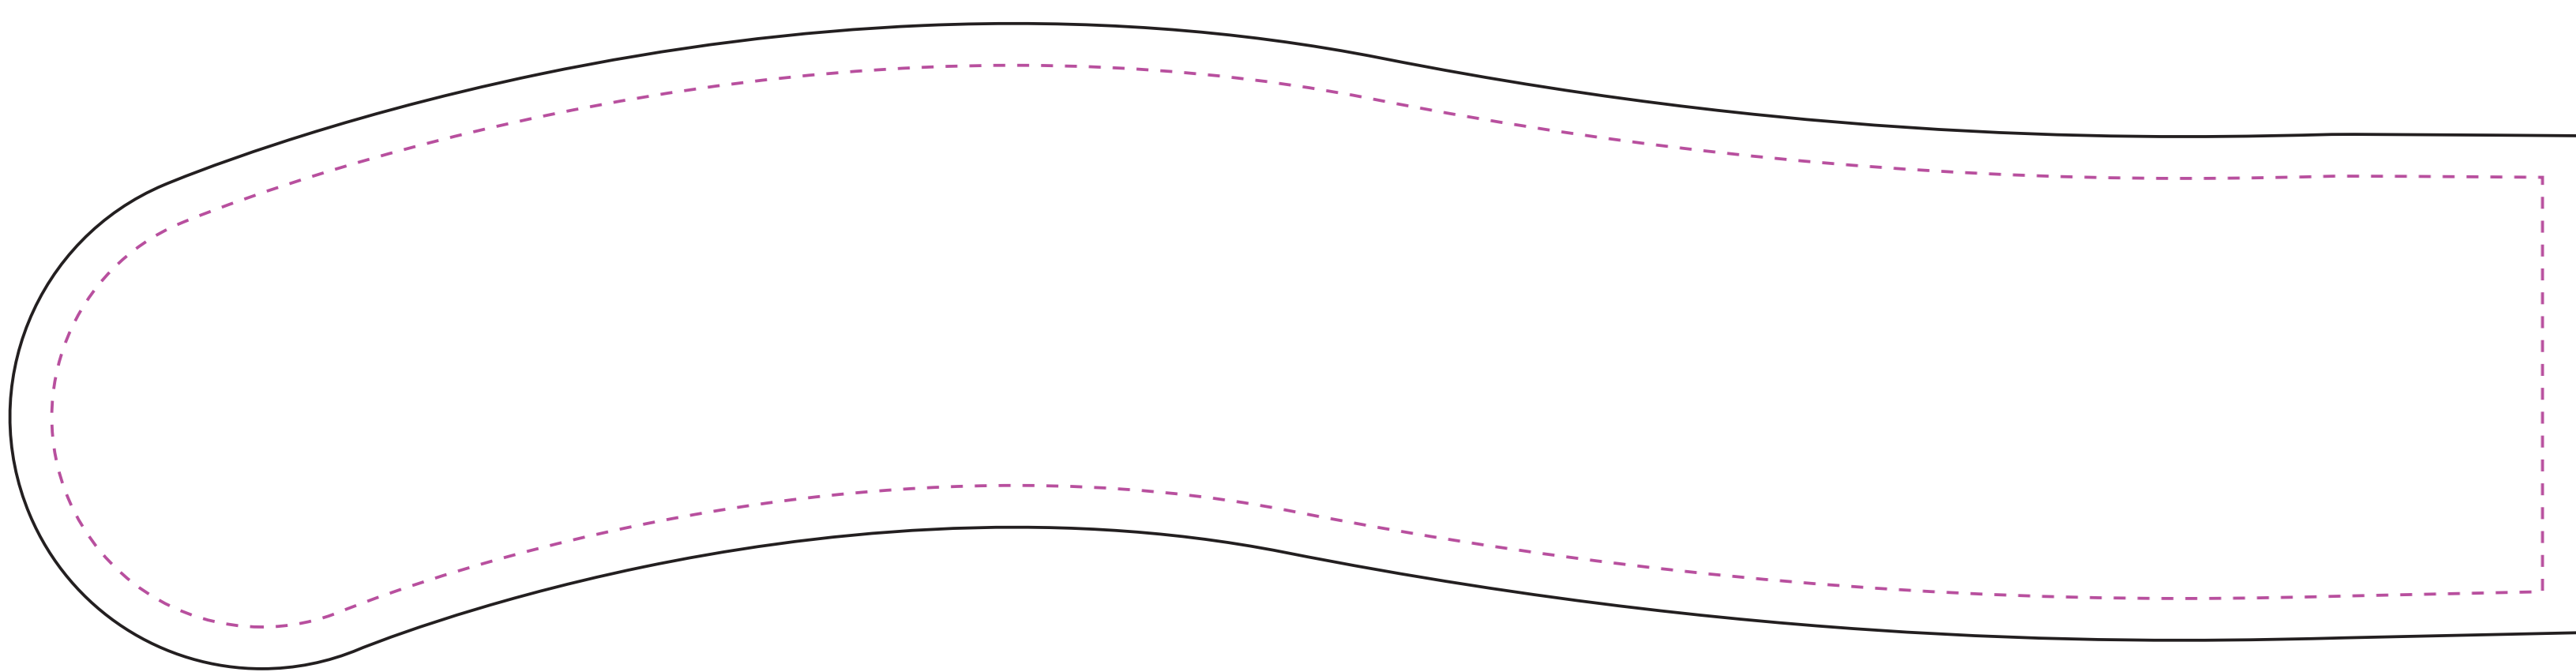

29.51 x 41.5cm

29.51 x 41.5cm

30.27 x 12.95cm

30.27 x 16.65cm

43.12 x 10.81cm

49.19 x 9.15cm

53.77 x 16.81cm

Bottlebag Cool L (Nederlands)

Size when assembled: 28 L x 14 W x 40 H cm

Full Colour

STOCK Colour :

Patch colours:

Black

White

Woven Patch
6x4 cm

Side Label
1x2 cm

Care label
(inside)
2x3,5 cm

Material Hangtag BottleBag

Kraft

Non-kraft

Hangtag BottleBag
Size 5x12 cm