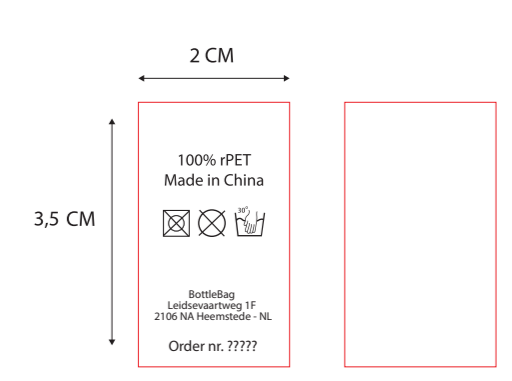

29.51 x 41.5cm

29.51 x 41.5cm

30.27 x 12.95cm

30.27 x 16.65cm

43.12 x 10.81cm

49.19 x 9.15cm

53.77 x 16.81cm

Bottlebag Cool L (Nederlands)

Size when assembled: 28 L x 14 W x 40 H cm

Full Colour

STOCK Colour :

Patch colours:

Black

White

Woven Patch
6x4 cm

Side Label
1x2 cm

Care label
(inside)
2x3,5 cm

Material Hangtag BottleBag

Kraft

Non-kraft

Hangtag BottleBag
Size 5x12 cm