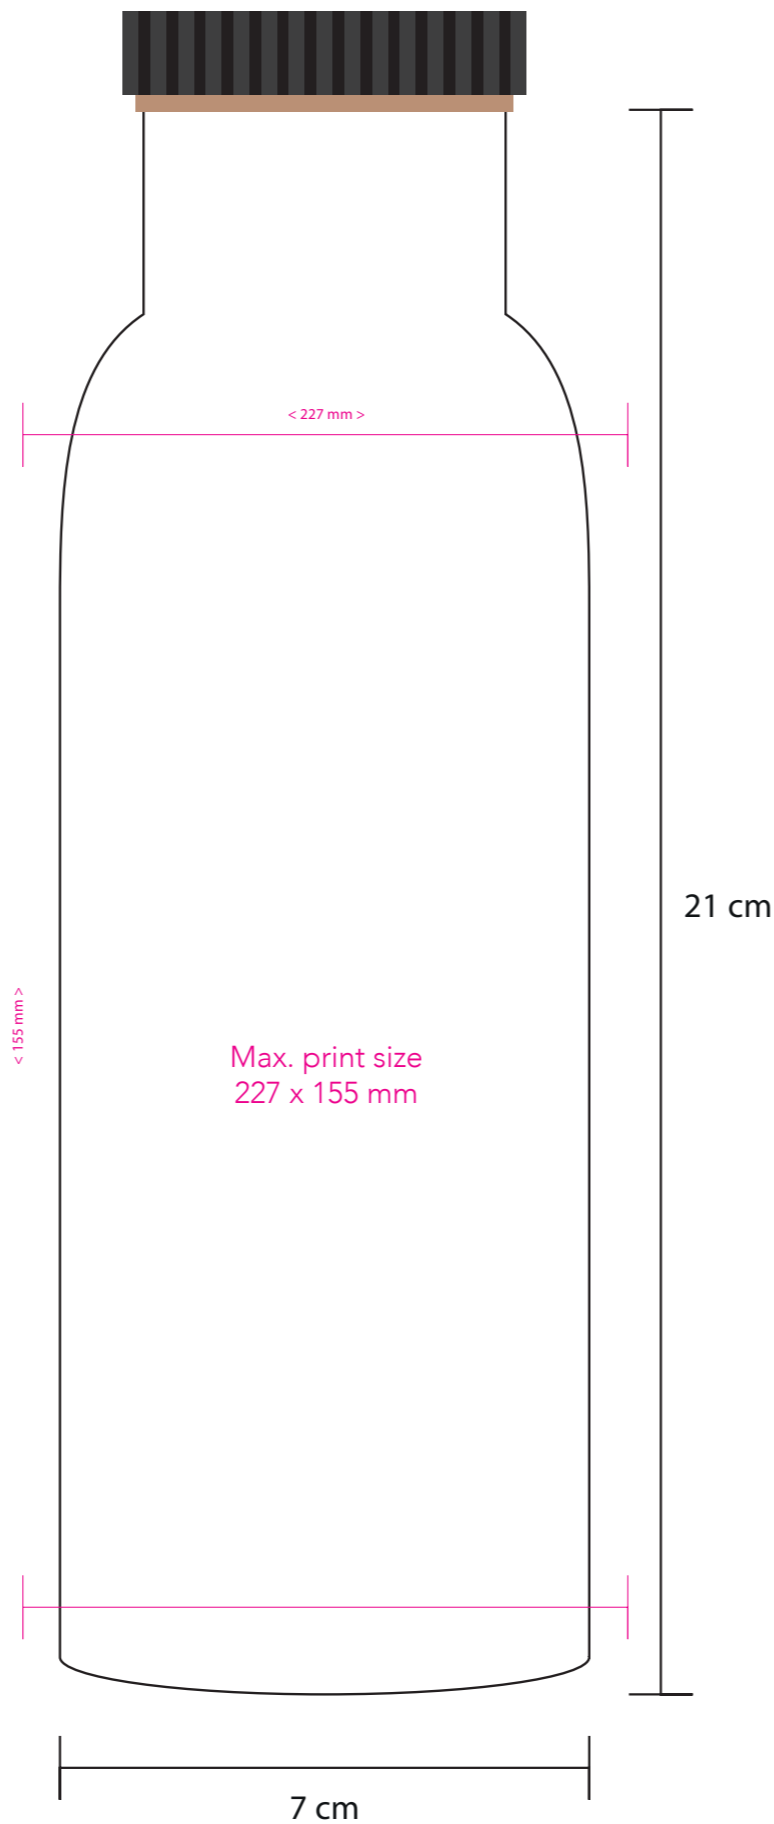

GLOSSY COLORS:

 Textured grey PMS 446 C	 Aluminium No paint
 Transparent blue PMS 287 C	 Transparent red PMS 1795 C
 Pink PMS 210 C	 Orange PMS 1585 C
 Light blue PMS 630 C	 Yellow PMS 116 C
 Green PMS 376 C	

BOTTLOOP
100% RECYCLED ALUMINIUM BOTTLE
0,75L

Print color:

- Color
- Color

Cap:

- Plain cap
- Sports cap

NOTE:

- All elements must be vector
- Texts must be outlined
- **Use layer 'Artwork' for your design**