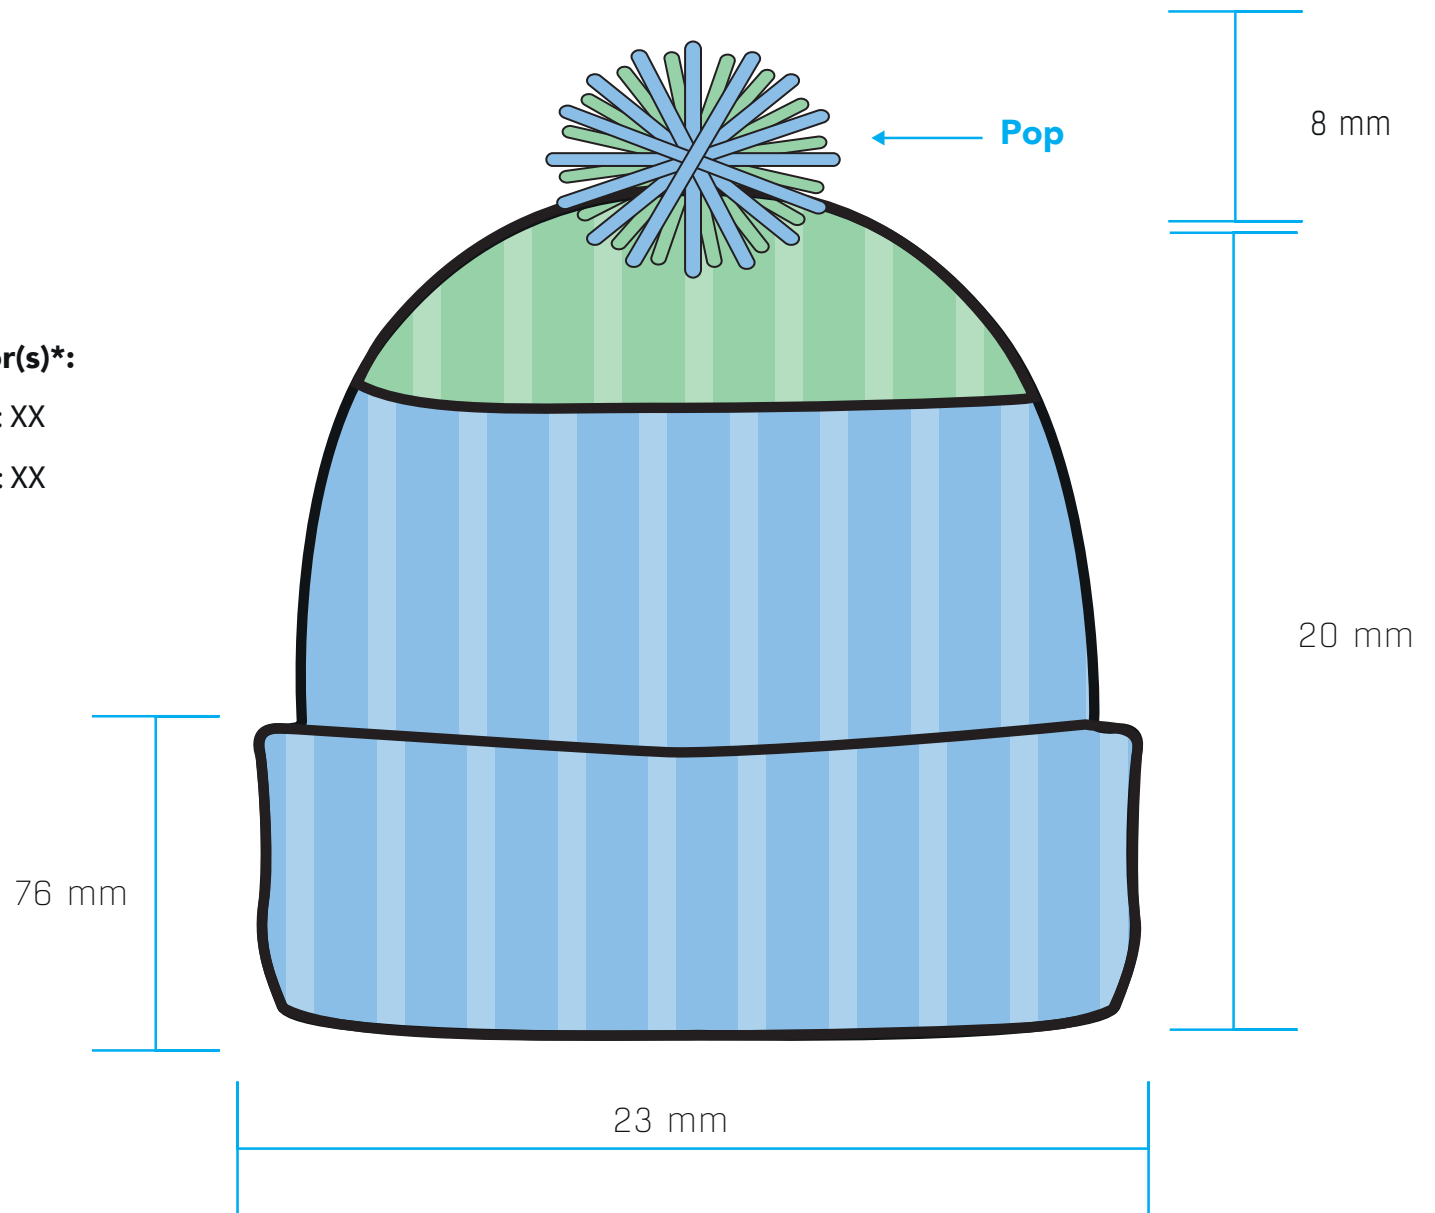

PMS: XX

PMS: XX

Washlabel:

60 mm

20 mm

Woven label:

40 mm

20 mm

8 mm

20 mm

76 mm

23 mm

NOTE:

- Template is not real size
- All elements must be vector
- Texts must be outlined
- **Use layer 'Artwork' for your design**

*Pop is made in the same color(s) as the beanie