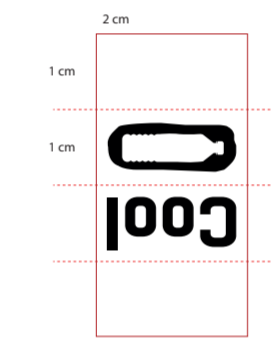

22 x 15.5 cm

22 x 15.5 cm

16.5 x 14 cm

53.38 x 3.52 cm

53.37 x 11.25 cm

Bottlebag Cool S (Nederlands)

Size when assembled: 28 L x 14 W x 40 H cm

 Full Color

 STOCK Color :

Patch colors:

 Black

 White

Woven Patch
6x4 cm

Side Label
1x2 cm

Care label
(inside)
2x3,5 cm

Material Hangtag BottleBag

 Kraft

 Non-kraft

Hangtag BottleBag
Size 5x12 cm