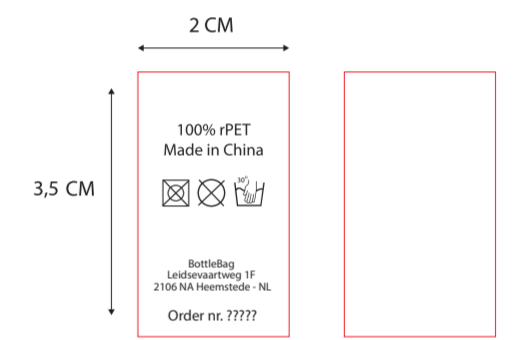

22 x 15.5 cm

22 x 15.5 cm

16.5 x 14 cm

53.38 x 3.52 cm

53.37 x 11.25 cm

Bottlebag Cool S (Nederlands)

Size when assembled: 28 L x 14 W x 40 H cm

 Full Color

 STOCK Color :

Patch colors:

 Black

 White

Woven Patch
6x4 cm

Side Label
1x2 cm

Care label
(inside)
2x3,5 cm

Material Hangtag BottleBag

 Kraft

 Non-kraft

Hangtag BottleBag
Size 5x12 cm