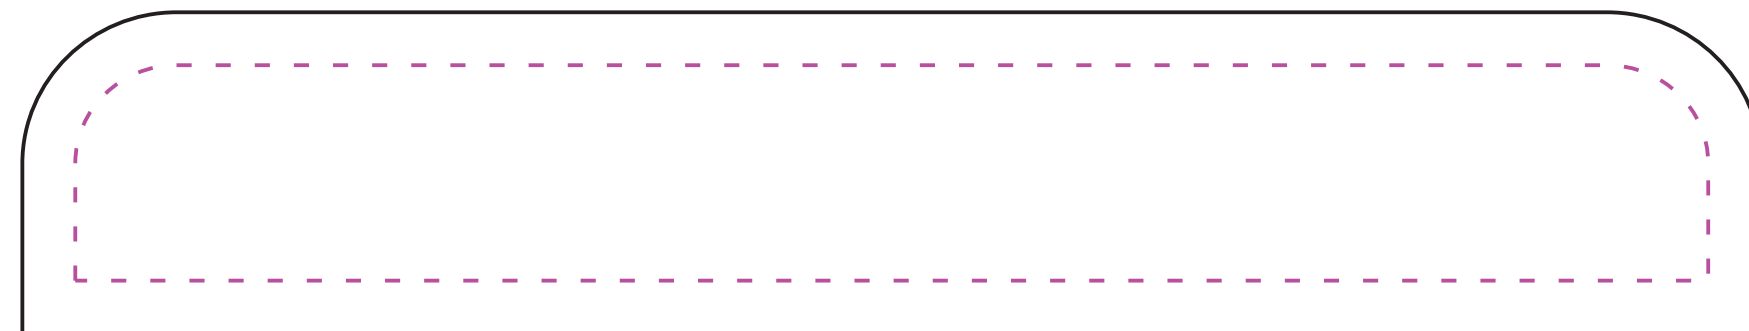

64.23 x 18.25cm

28.5 x 16.5cm

21x 21.5cm

23 x 4.25cm

23 x 9.75cm

34.5 x 5cm

34.5 x 3.75cm

64.23 x 3.75cm

Bottlebag Cool M (English)

Size when assembled: 28 L x 14 W x 40 H cm

Full Colour

STOCK Colour :

Patch colours:

Black

White

Woven Patch
6x4 cm

Side Label
1x2 cm

Care label
(inside)
2x3,5 cm

Material Hangtag BottleBag

Kraft

Non-kraft

Hangtag BottleBag
Size 5x12 cm