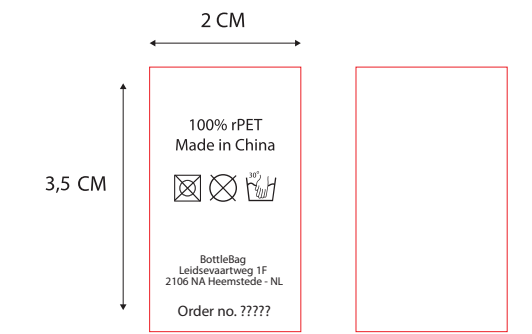

64.23 x 18.25cm

28.5 x 16.5cm

21x 21.5cm

23 x 4.25cm

23 x 9.75cm

34.5 x 5cm

34.5 x 3.75cm

64.23 x 3.75cm

Bottlebag Cool M (English)

Size when assembled: 28 L x 14 W x 40 H cm

Full Colour

STOCK Colour :

Patch colours:

Black

White

Woven Patch
6x4 cm

Side Label
1x2 cm

Care label
(inside)
2x3,5 cm

Material Hangtag BottleBag

Kraft

Non-kraft

Hangtag BottleBag
Size 5x12 cm