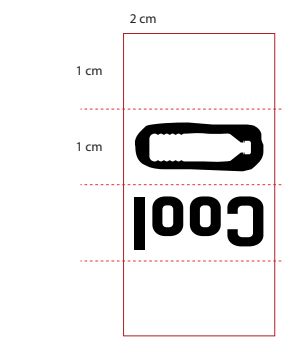

64.23 x 18.25cm

28.5 x 16.5cm

21x 21.5cm

23 x 4.25cm

23 x 9.75cm

34.5 x 5cm

34.5 x 3.75cm

64.23 x 3.75cm

Bottlebag Cool M (English)

Size when assembled: 28 L x 14 W x 40 H cm

Full Colour

STOCK Colour :

Patch colours:

Black

White

Woven Patch
6x4 cm

Side Label
1x2 cm

Care label
(inside)
2x3,5 cm

Material Hangtag BottleBag

Kraft

Non-kraft

Hangtag BottleBag
Size 5x12 cm