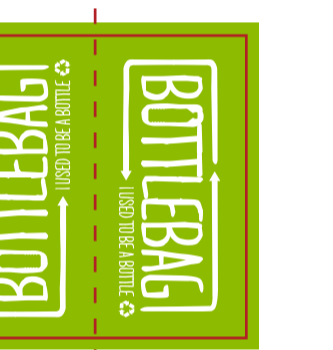

# BottleBag Fashion Duotone (Deutsch)

Bag colour

Print colour

Side label colours:

**Front**

438.6mm

**Back**

**handles**

Care label  
(inside)  
2x3,5 cm

Material Hangtag BottleBag

Hangtag BottleBag  
Size 5x12 cm

A: Tolerance of placing graphics on the bottlebag is +/- 10 mm.  
 B: We are not able to match Pantone color on CMYK artwork.  
 C: Minimum readable size of fonts is 8 pt.  
 D: Physical sample for approval is possible with acceptance of surcharge of € 50,00  
 E: We are not able to match Pantone color on woven side label.  
 F: Size of the bag will be 45 cm x 68 cm when assembled.