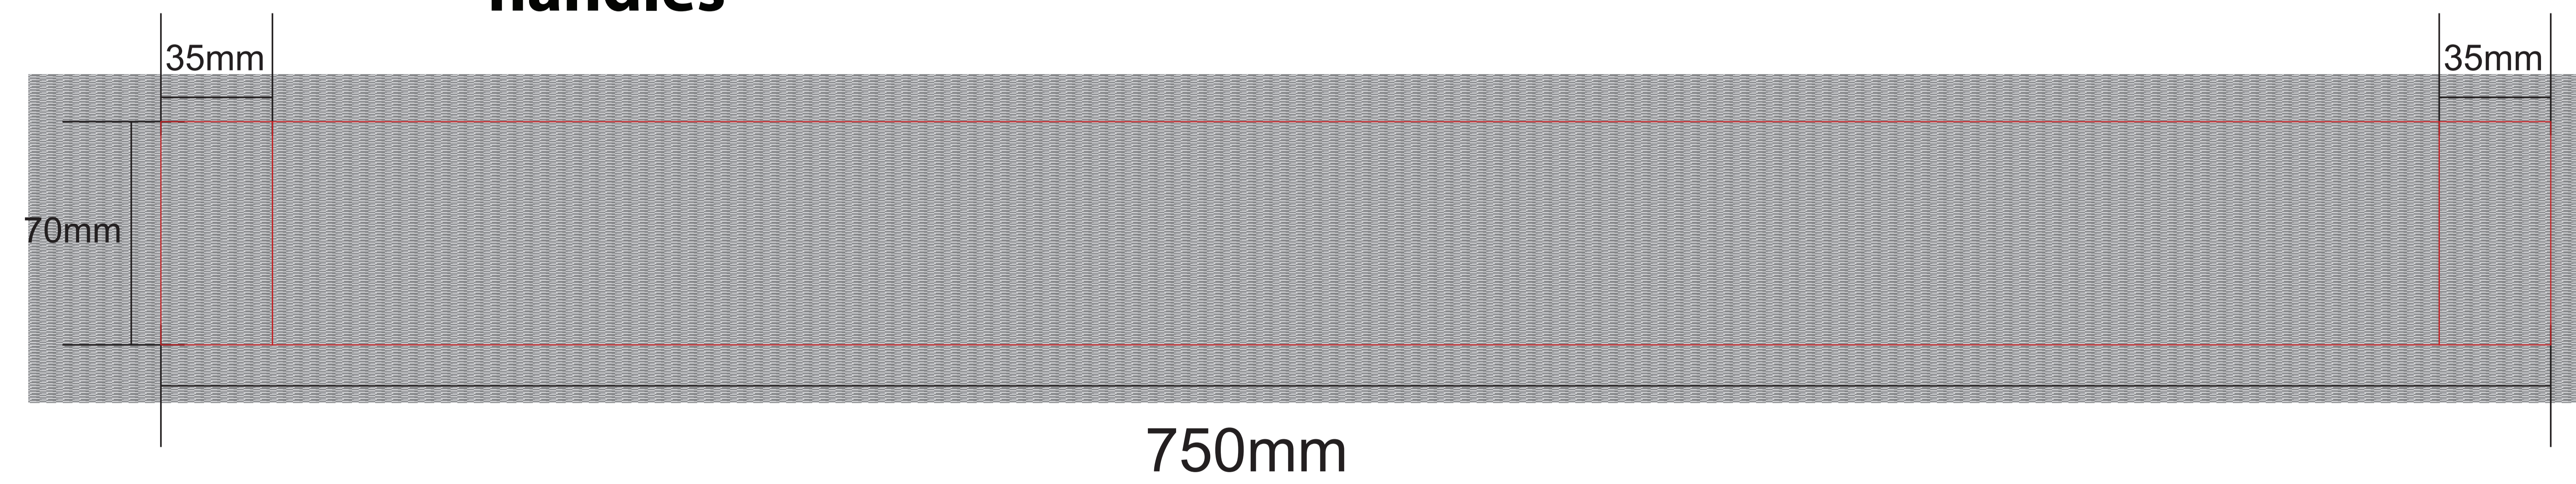

# BottleBag Fashion Duotone (Deutsch)

Bag colour

Print colour

Side label colours:

**Front**

438.6mm

**Back**

**handles**

Care label  
(inside)  
2x3,5 cm

Material Hangtag BottleBag

Hangtag BottleBag  
Size 5x12 cm

A: Tolerance of placing graphics on the bottlebag is +/- 10 mm.  
 B: We are not able to match Pantone color on CMYK artwork.  
 C: Minimum readable size of fonts is 8 pt.  
 D: Physical sample for approval is possible with acceptance of surcharge of € 50,00  
 E: We are not able to match Pantone color on woven side label.  
 F: Size of the bag will be 45 cm x 68 cm when assembled.