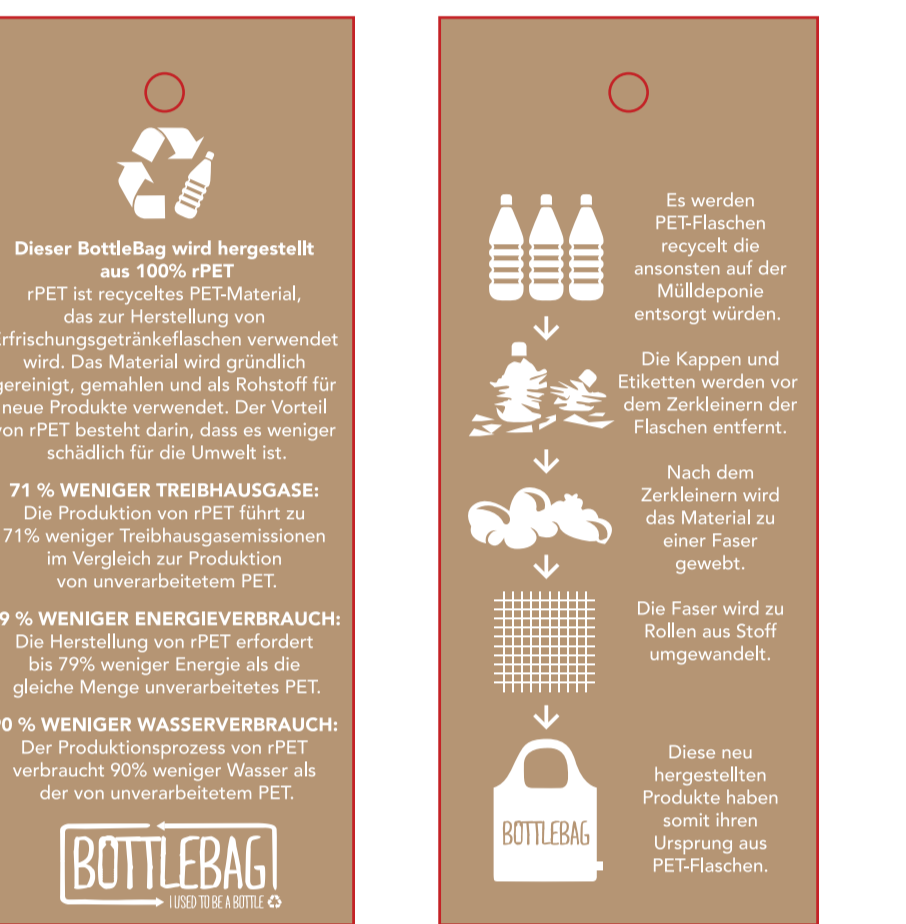

# BottleBag Fashion Duotone (Deutsch)

Bag colour

Print colour

Side label colours:

**Front**

438.6mm

**Back**

**handles**

Care label  
(inside)  
2x3,5 cm

Material Hangtag BottleBag

Hangtag BottleBag  
Size 5x12 cm

A: Tolerance of placing graphics on the bottlebag is +/- 10 mm.  
 B: We are not able to match Pantone color on CMYK artwork.  
 C: Minimum readable size of fonts is 8 pt.  
 D: Physical sample for approval is possible with acceptance of surcharge of € 50,00  
 E: We are not able to match Pantone color on woven side label.  
 F: Size of the bag will be 45 cm x 68 cm when assembled.