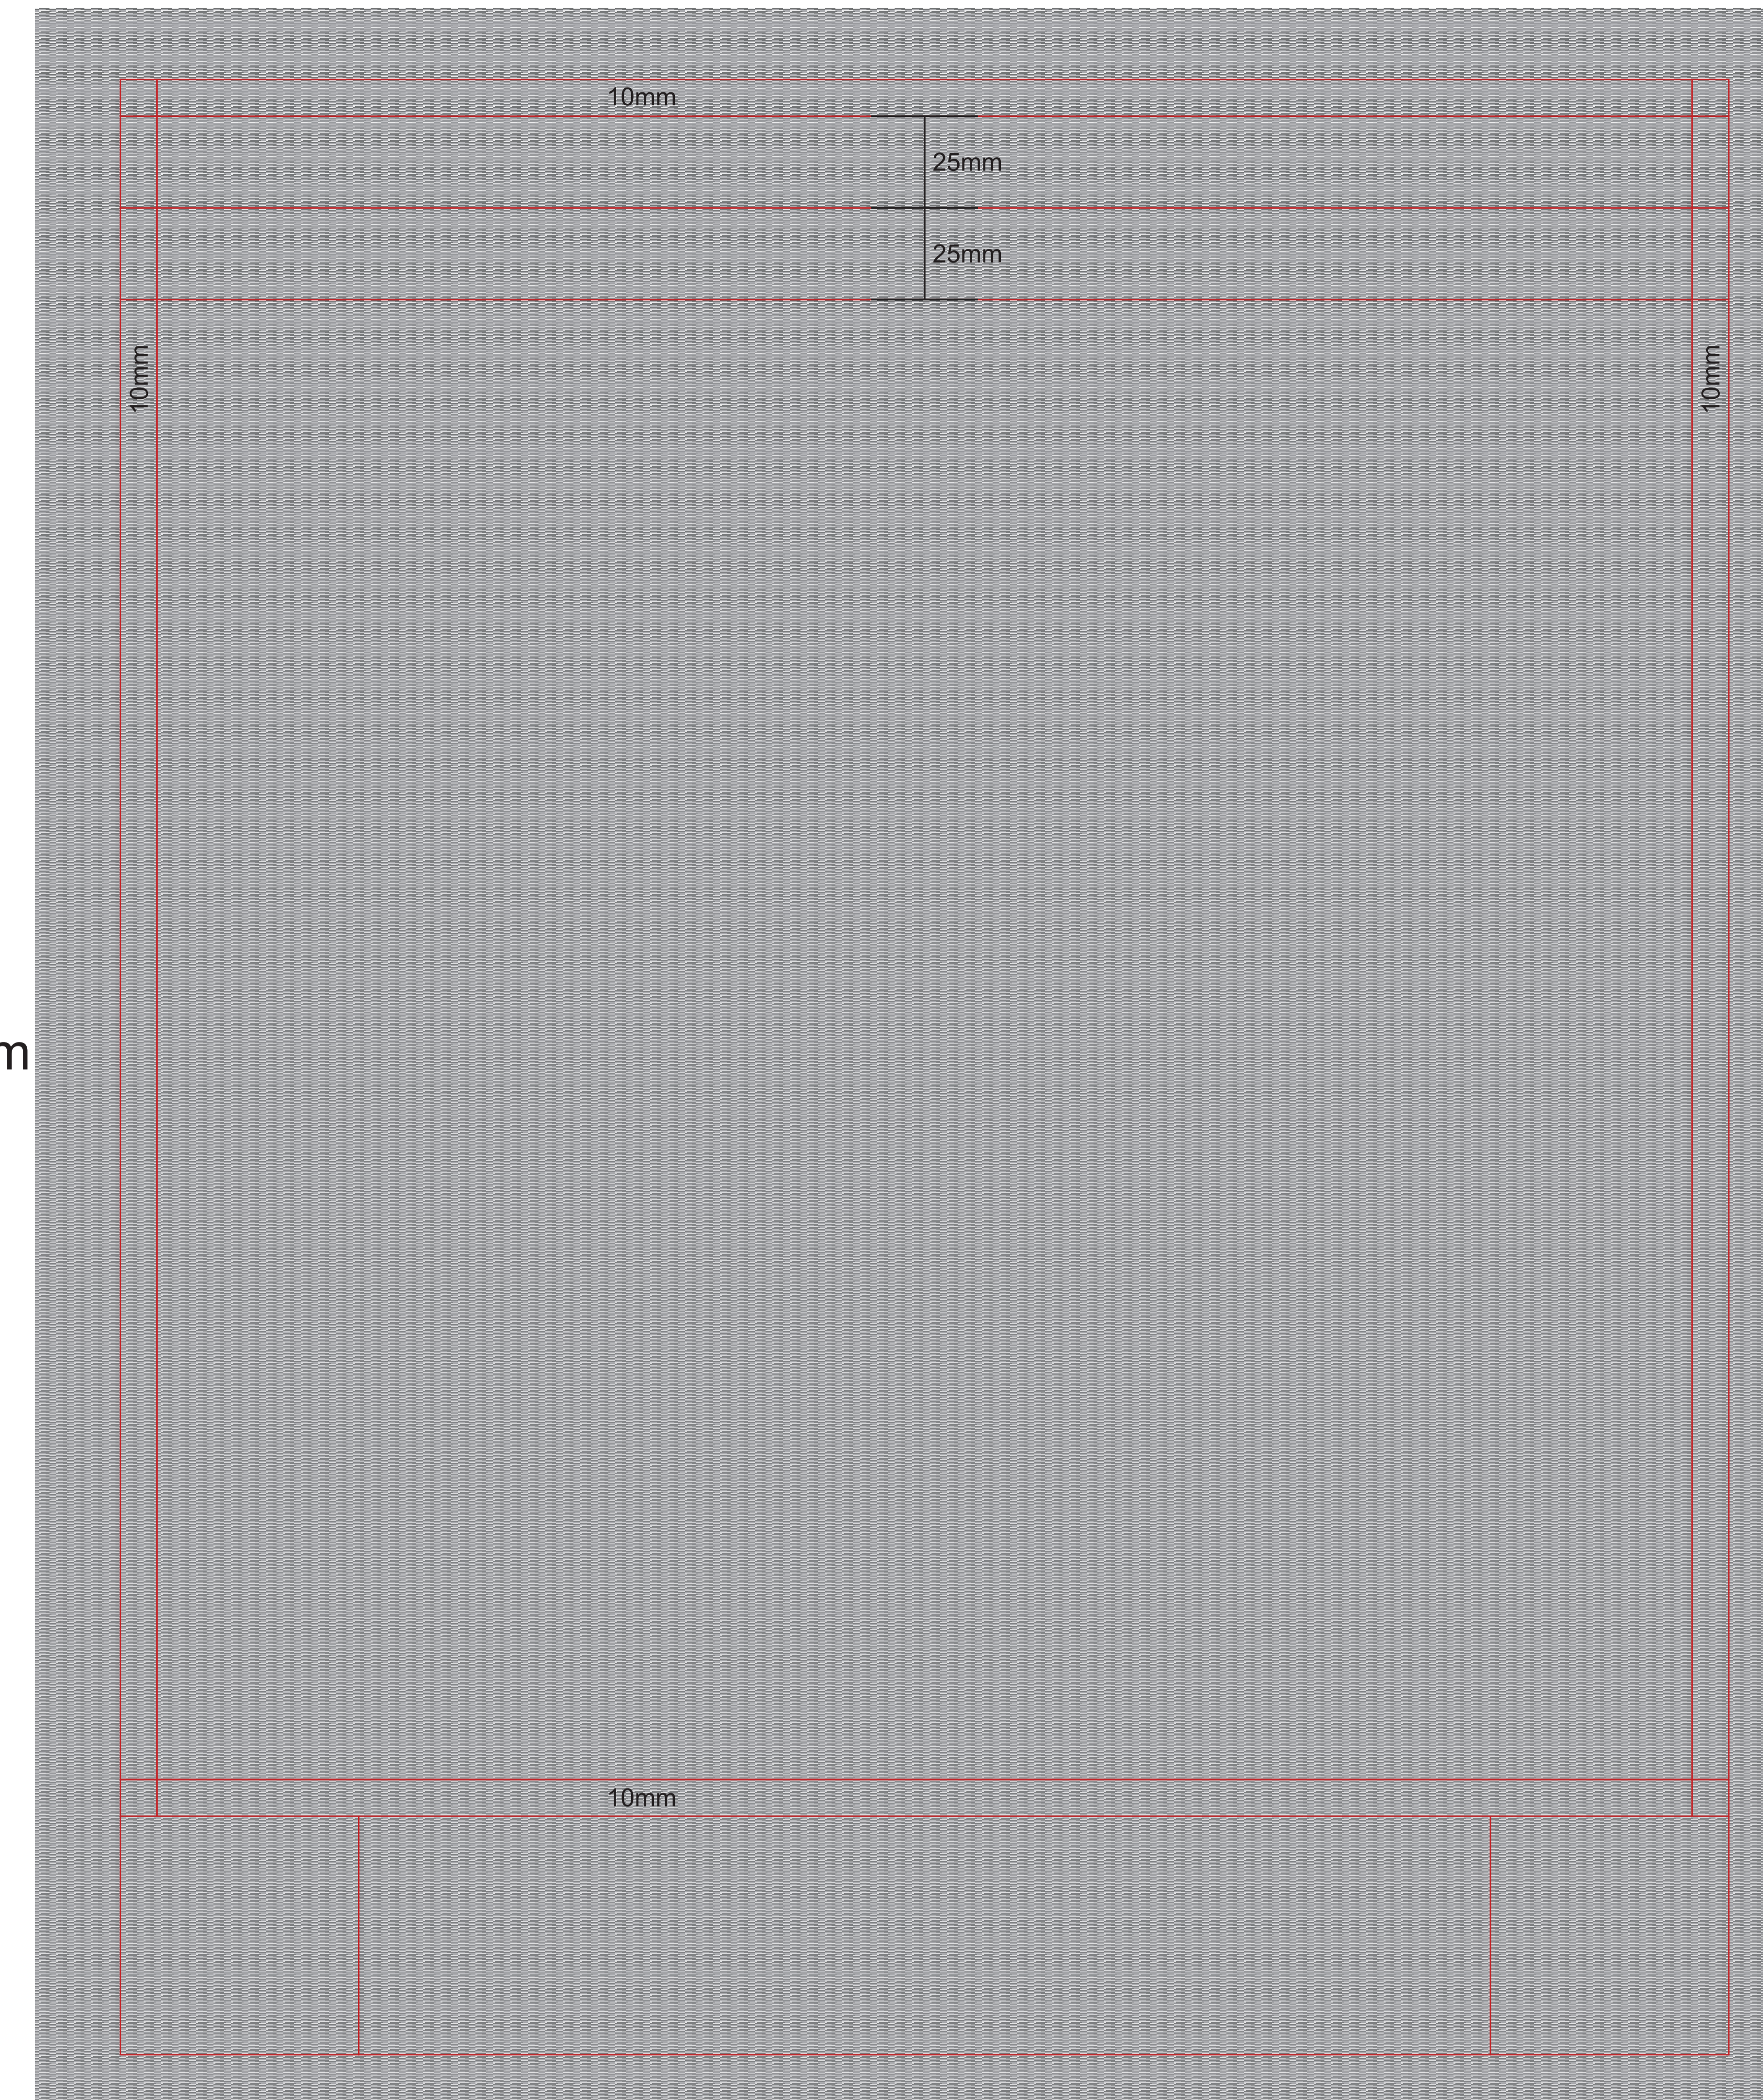

# BottleBag Fashion Duotone (Deutsch)

Bag colour

Print colour

Side label colours:

**Front**

438.6mm

**Back**

**handles**

Care label  
(inside)  
2x3,5 cm

Material Hangtag BottleBag

Hangtag BottleBag  
Size 5x12 cm

A: Tolerance of placing graphics on the bottlebag is +/- 10 mm.  
 B: We are not able to match Pantone color on CMYK artwork.  
 C: Minimum readable size of fonts is 8 pt.  
 D: Physical sample for approval is possible with acceptance of surcharge of € 50,00  
 E: We are not able to match Pantone color on woven side label.  
 F: Size of the bag will be 45 cm x 68 cm when assembled.