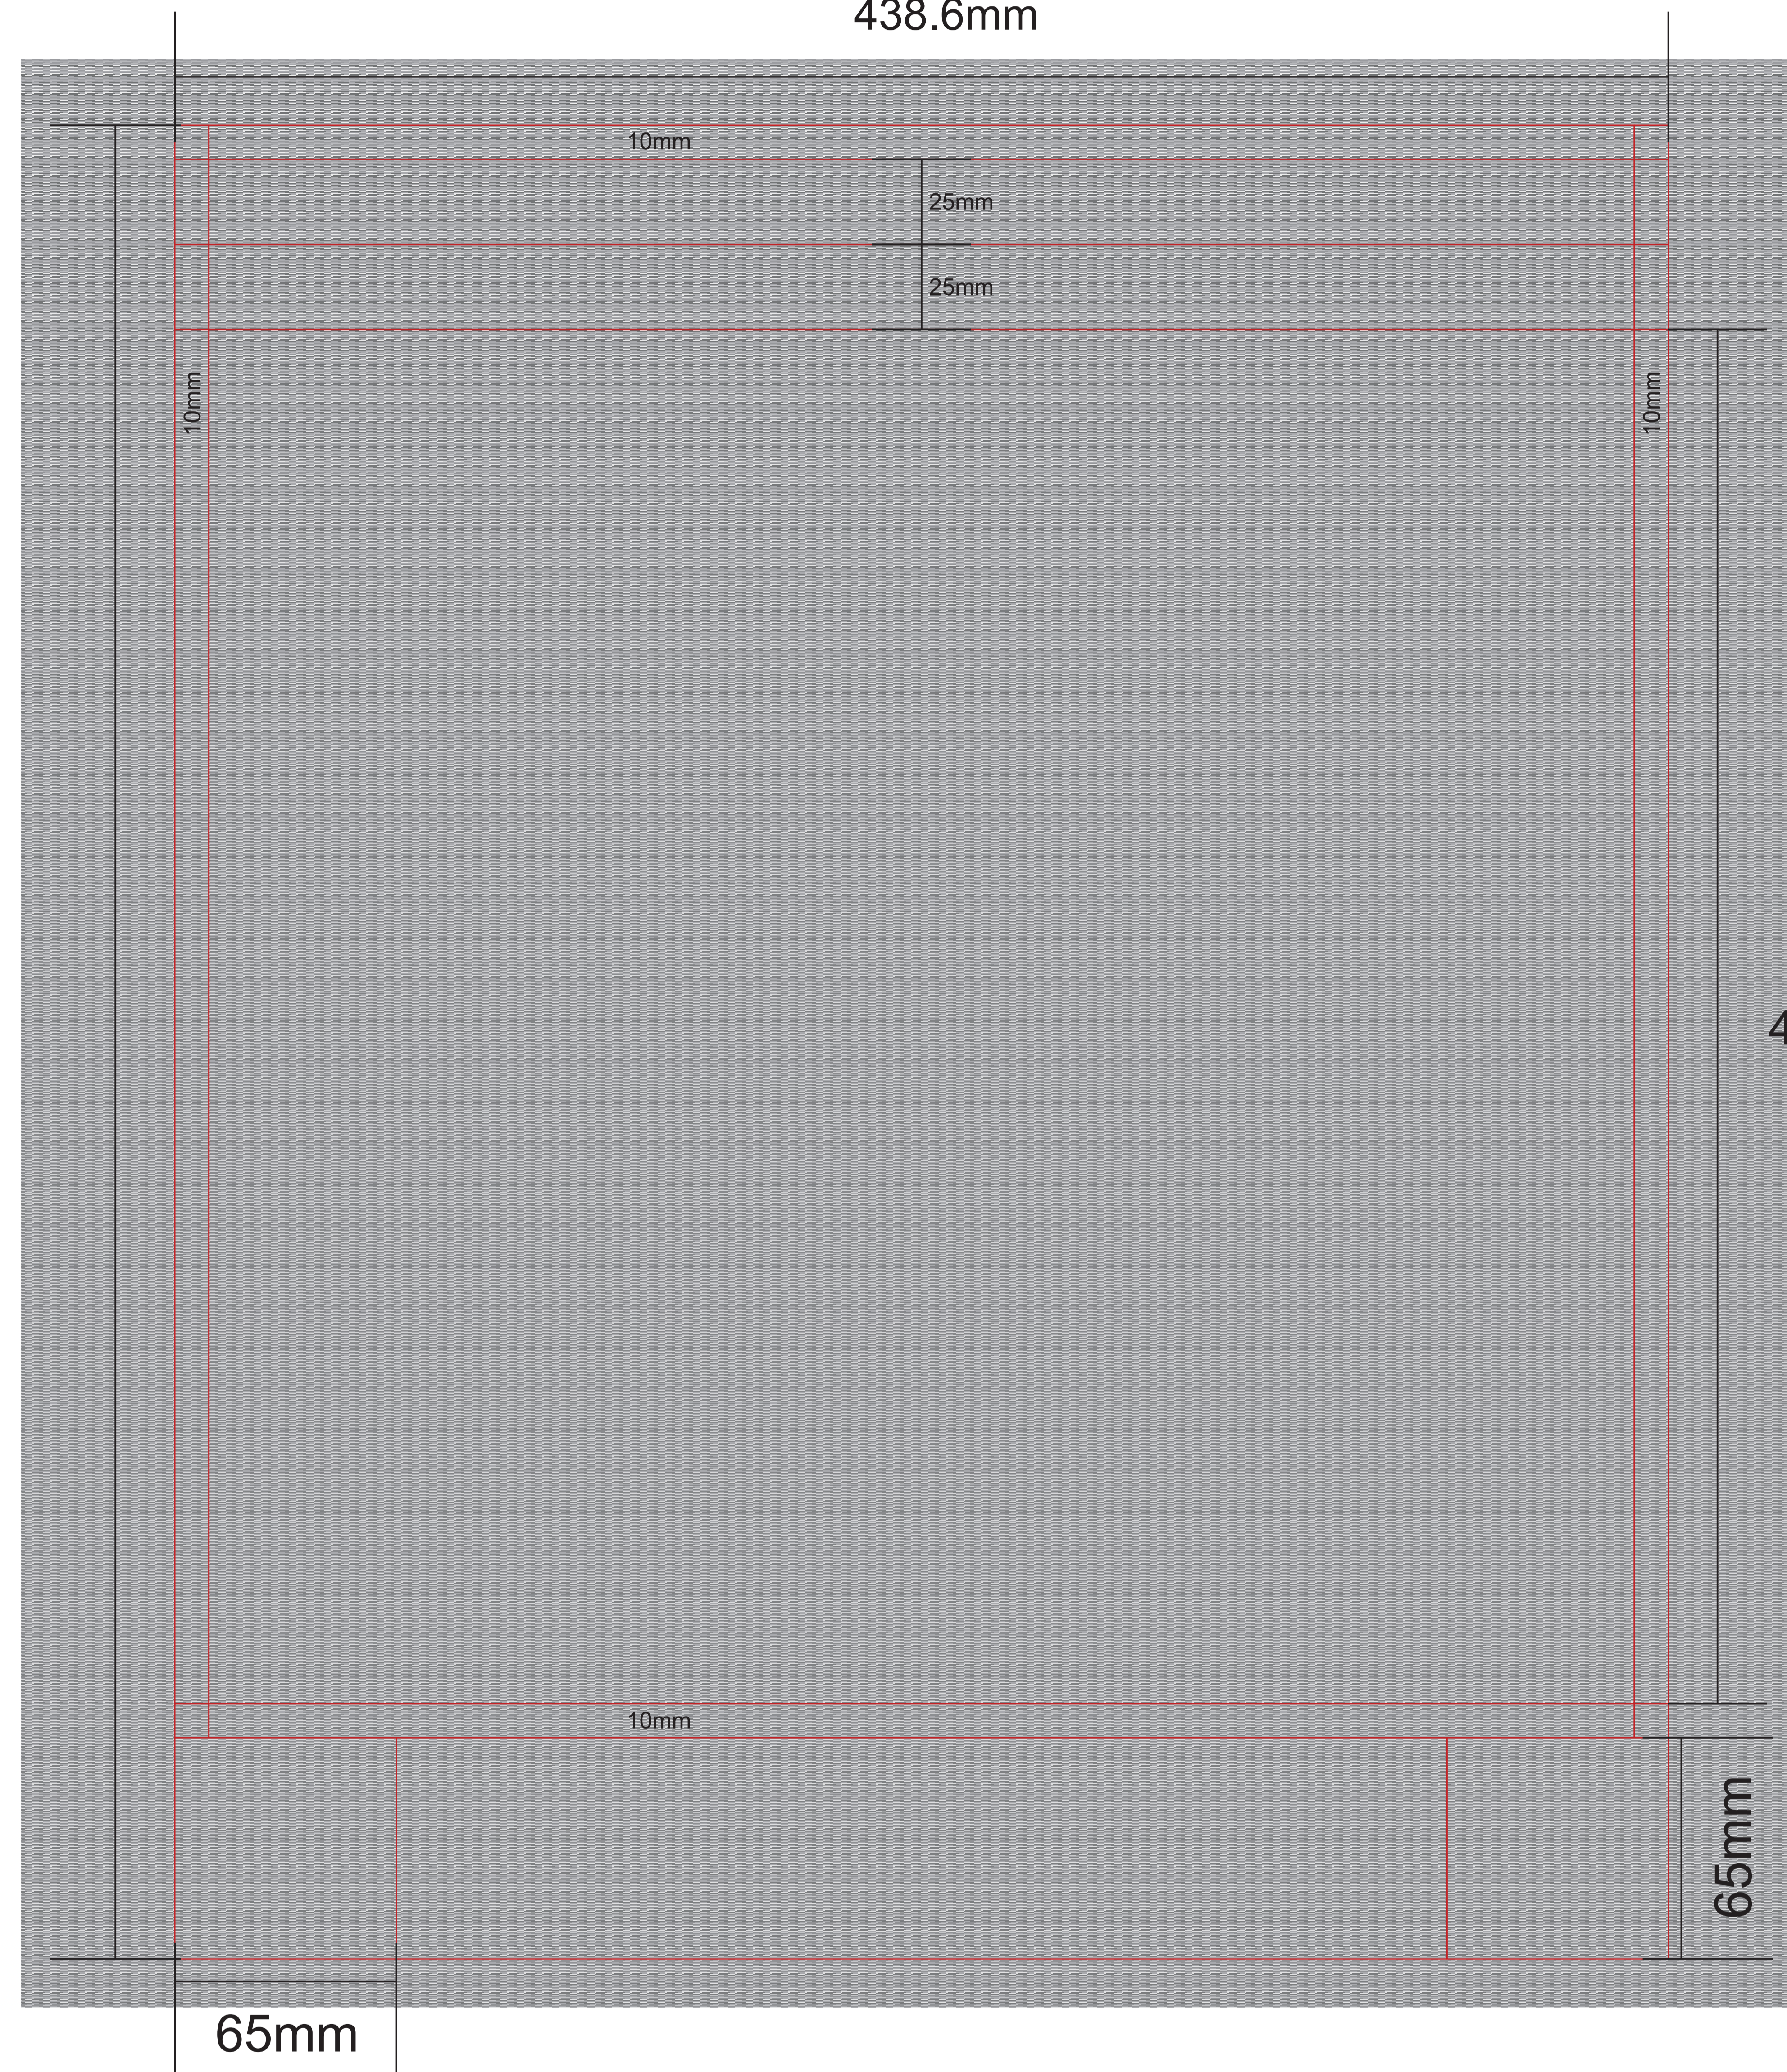

# BottleBag Fashion Duotone (Deutsch)

Bag colour

Print colour

Side label colours:

**Front**

438.6mm

**Back**

**handles**

Care label  
(inside)  
2x3,5 cm

Material Hangtag BottleBag

Hangtag BottleBag  
Size 5x12 cm

A: Tolerance of placing graphics on the bottlebag is +/- 10 mm.  
 B: We are not able to match Pantone color on CMYK artwork.  
 C: Minimum readable size of fonts is 8 pt.  
 D: Physical sample for approval is possible with acceptance of surcharge of € 50,00  
 E: We are not able to match Pantone color on woven side label.  
 F: Size of the bag will be 45 cm x 68 cm when assembled.