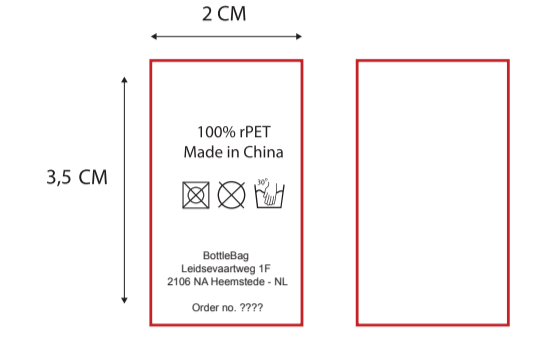

# BottleBag Fashion Duotone (Deutsch)

Bag colour

Print colour

Side label colours:

**Front**

438.6mm

**Back**

**handles**

Care label  
(inside)  
2x3,5 cm

Material Hangtag BottleBag

Hangtag BottleBag  
Size 5x12 cm

A: Tolerance of placing graphics on the bottlebag is +/- 10 mm.  
 B: We are not able to match Pantone color on CMYK artwork.  
 C: Minimum readable size of fonts is 8 pt.  
 D: Physical sample for approval is possible with acceptance of surcharge of € 50,00  
 E: We are not able to match Pantone color on woven side label.  
 F: Size of the bag will be 45 cm x 68 cm when assembled.