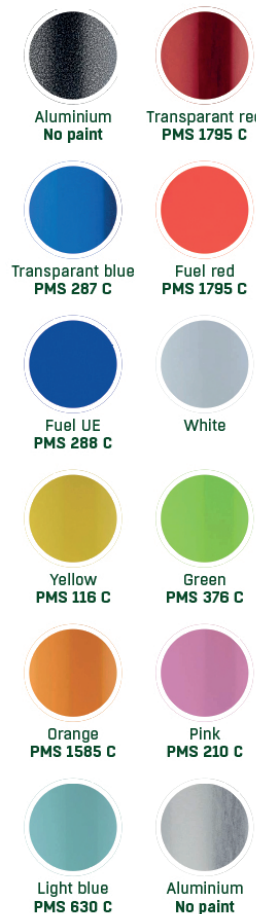

Bottloop colors: ✓
(Place the check mark on the desired color)

Glossy range colors:

Special matt range colors:

BOTTLOOP

100% RECYCLED ALUMINIUM BOTTLE

0,6L

Bottloop color:
<Fill in name of color>

Print color:

- Color
- Color

Cap:

- Plain cap
- Sports cap

NOTE:

- All elements must be vector
- Texts must be outlined
- **Use layer 'Artwork' for your design**

Place your image in this area