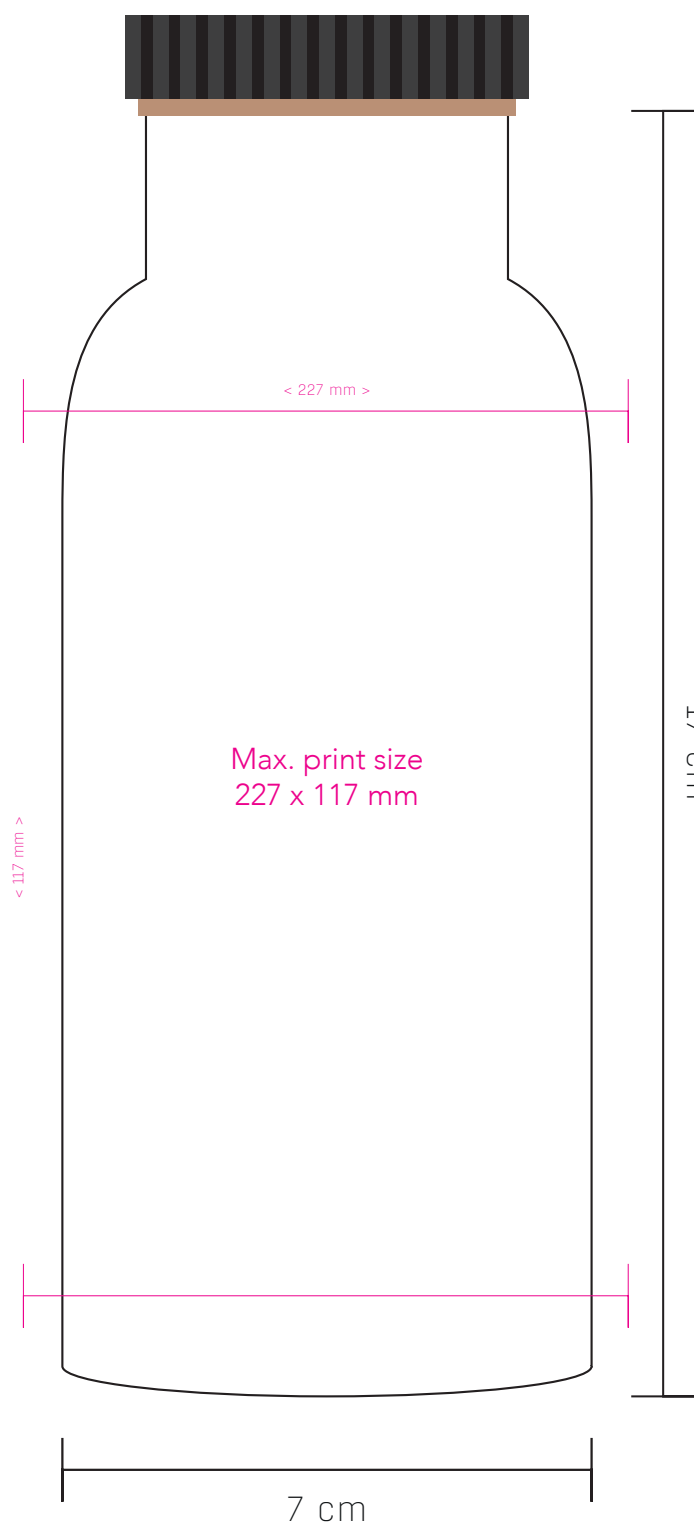

Bottloop colors: ✓
(Place the check mark on the desired color)

Glossy range colors:

Special matt range colors:

BOTTLOOP

100% RECYCLED ALUMINIUM BOTTLE

0,6L

Bottloop color:
<Fill in name of color>

Print color:

- Color
- Color

Cap:

- Plain cap
- Sports cap

NOTE:

- All elements must be vector
- Texts must be outlined
- **Use layer 'Artwork' for your design**

Place your image in this area