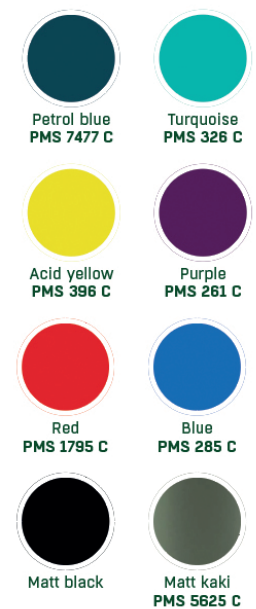

Bottloop colors: ✓
(Place the check mark on the desired color)

Glossy range colors:

Special matt range colors:

BOTTLOOP

100% RECYCLED ALUMINIUM BOTTLE

0,6L

Bottloop color:
<Fill in name of color>

Print color:

- Color
- Color

Cap:

- Plain cap
- Sports cap

NOTE:

- All elements must be vector
- Texts must be outlined
- **Use layer 'Artwork' for your design**

Place your image in this area