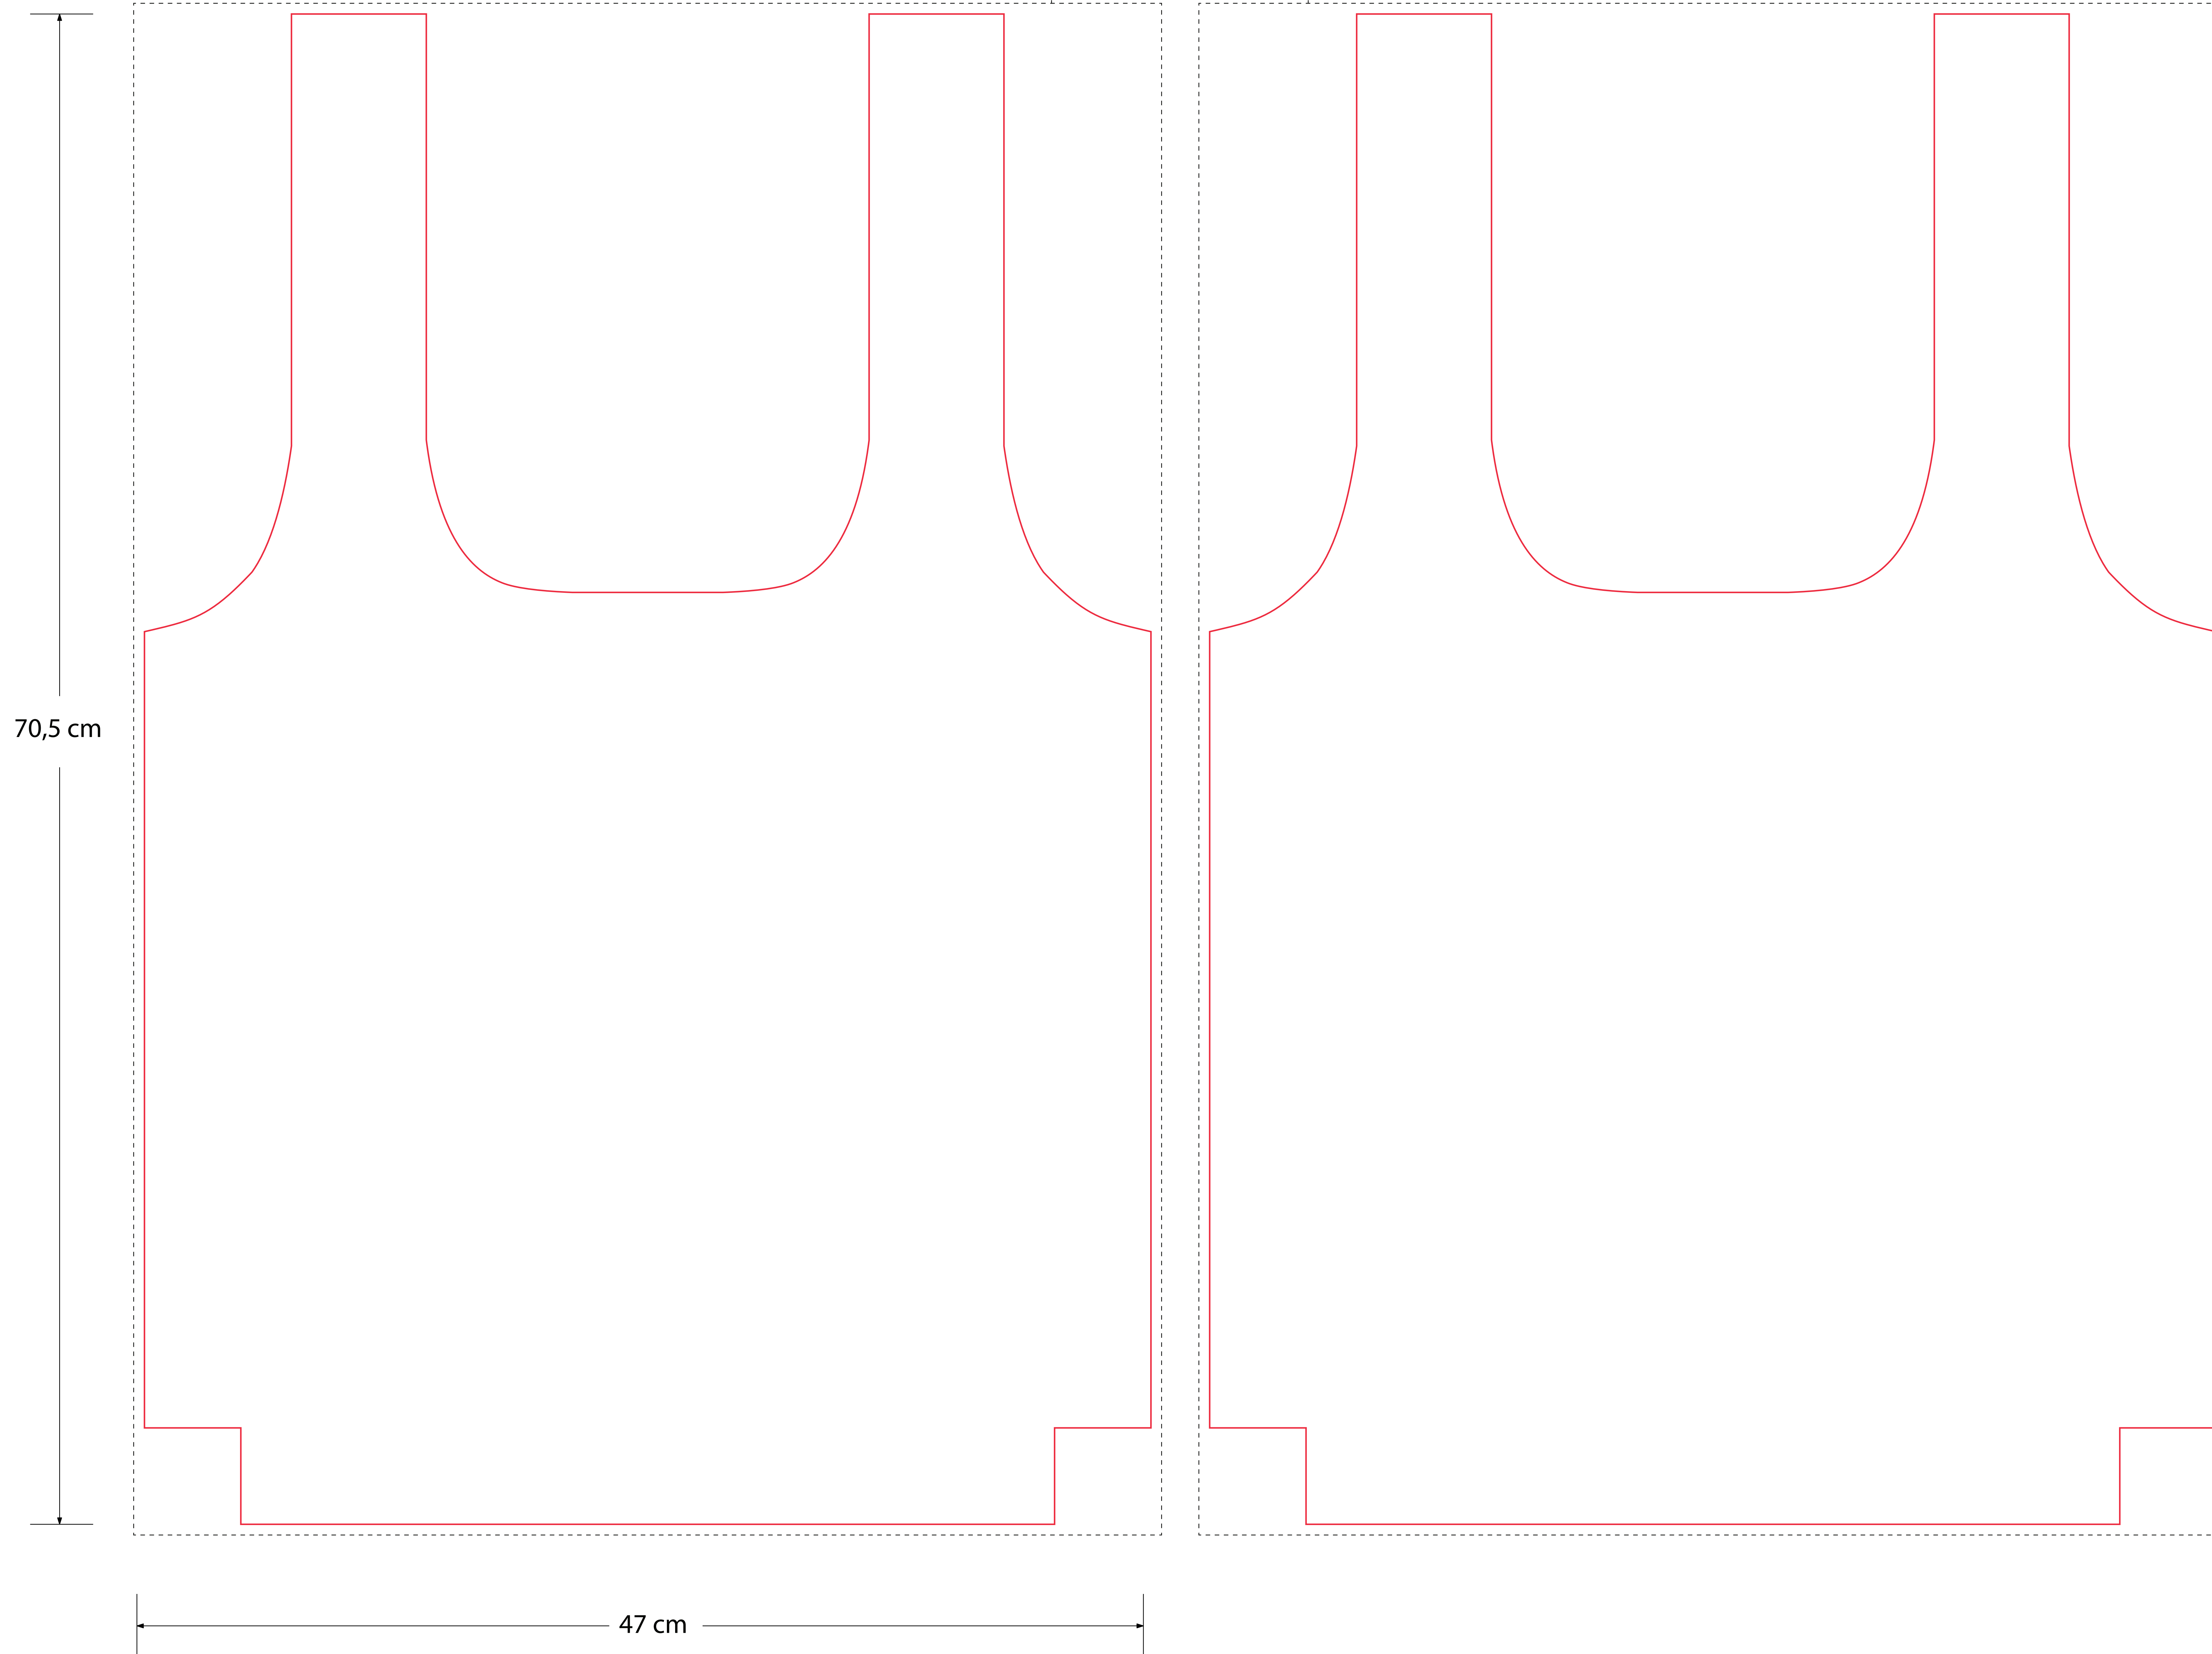

# Bottlebag Original (English)

Size when assembled: 45 cm x 68 cm

Front

Back

ARTWORK TILL THIS LINE

Bag colour

Print colour

Side label colours:

Care label (inside)  
2x3,5 cm

Material Hangtag BottleBag

Hangtag BottleBag  
Size 5x12 cm

Foldable bag

- A: Tolerance of placing graphics on the bottlebag is +/- 10 mm.
- B: We are not able to match Pantone color on CMYK artwork.
- C: Minimum readable size of fonts is 8 pt.
- D: Physical sample for approval is possible with acceptance of surcharge of € 50,00
- E: We are not able to match Pantone color on woven side label.
- F: Size of the bag will be 45 cm x 68 cm when assembled.