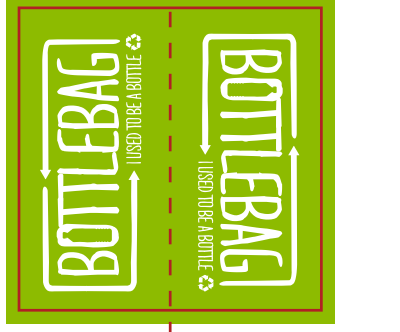

# Bottlebag Original (English)

Size when assembled: 45 cm x 68 cm

Front

Back

ARTWORK TILL THIS LINE

Bag colour

Print colour

Side label colours:

Care label (inside)  
2x3,5 cm

Material Hangtag BottleBag

Hangtag BottleBag  
Size 5x12 cm

Foldable bag

- A: Tolerance of placing graphics on the bottlebag is +/- 10 mm.
- B: We are not able to match Pantone color on CMYK artwork.
- C: Minimum readable size of fonts is 8 pt.
- D: Physical sample for approval is possible with acceptance of surcharge of € 50,00
- E: We are not able to match Pantone color on woven side label.
- F: Size of the bag will be 45 cm x 68 cm when assembled.