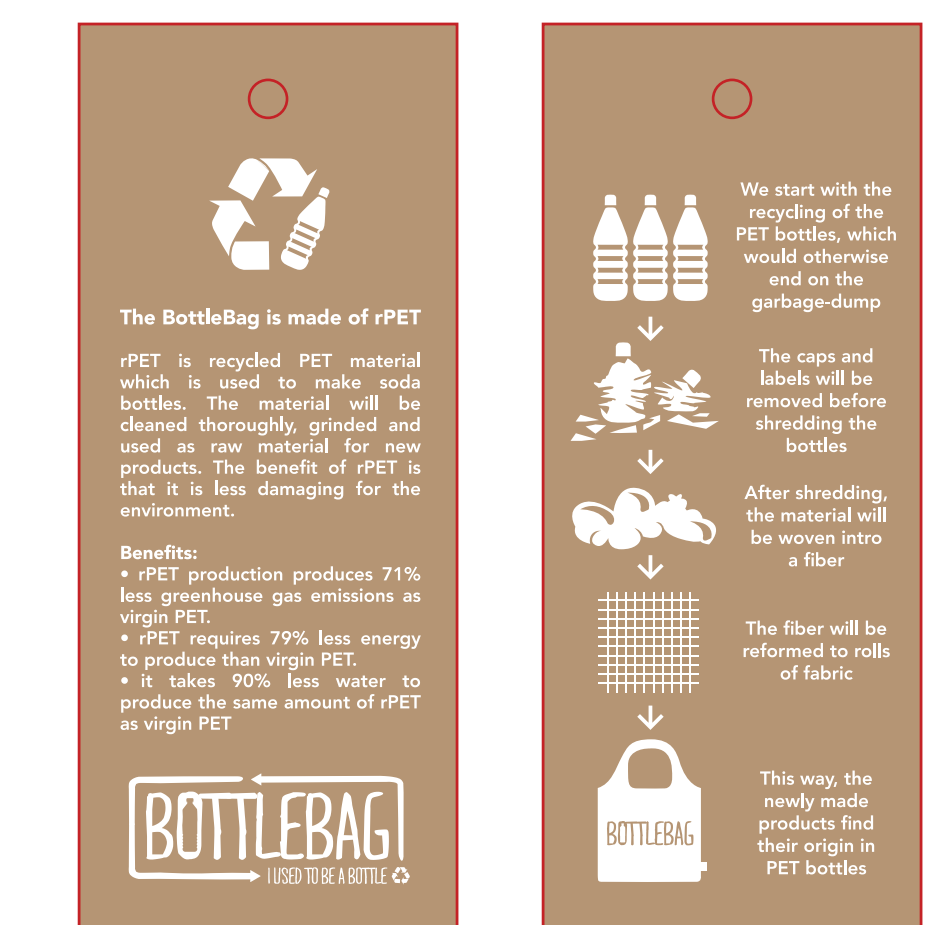

# Bottlebag Original (English)

Size when assembled: 45 cm x 68 cm

Front

Back

ARTWORK TILL THIS LINE

Bag colour

Print colour

Side label colours:

Care label (inside)  
2x3,5 cm

Material Hangtag BottleBag

Hangtag BottleBag  
Size 5x12 cm

Foldable bag

- A: Tolerance of placing graphics on the bottlebag is +/- 10 mm.
- B: We are not able to match Pantone color on CMYK artwork.
- C: Minimum readable size of fonts is 8 pt.
- D: Physical sample for approval is possible with acceptance of surcharge of € 50,00
- E: We are not able to match Pantone color on woven side label.
- F: Size of the bag will be 45 cm x 68 cm when assembled.