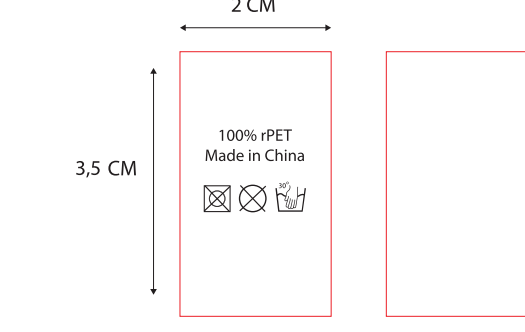

# Bottlebag Original (English)

Size when assembled: 45 cm x 68 cm

Front

Back

ARTWORK TILL THIS LINE

Bag colour

Print colour

Side label colours:

Care label (inside)  
2x3,5 cm

Material Hangtag BottleBag

Hangtag BottleBag  
Size 5x12 cm

Foldable bag

- A: Tolerance of placing graphics on the bottlebag is +/- 10 mm.
- B: We are not able to match Pantone color on CMYK artwork.
- C: Minimum readable size of fonts is 8 pt.
- D: Physical sample for approval is possible with acceptance of surcharge of € 50,00
- E: We are not able to match Pantone color on woven side label.
- F: Size of the bag will be 45 cm x 68 cm when assembled.