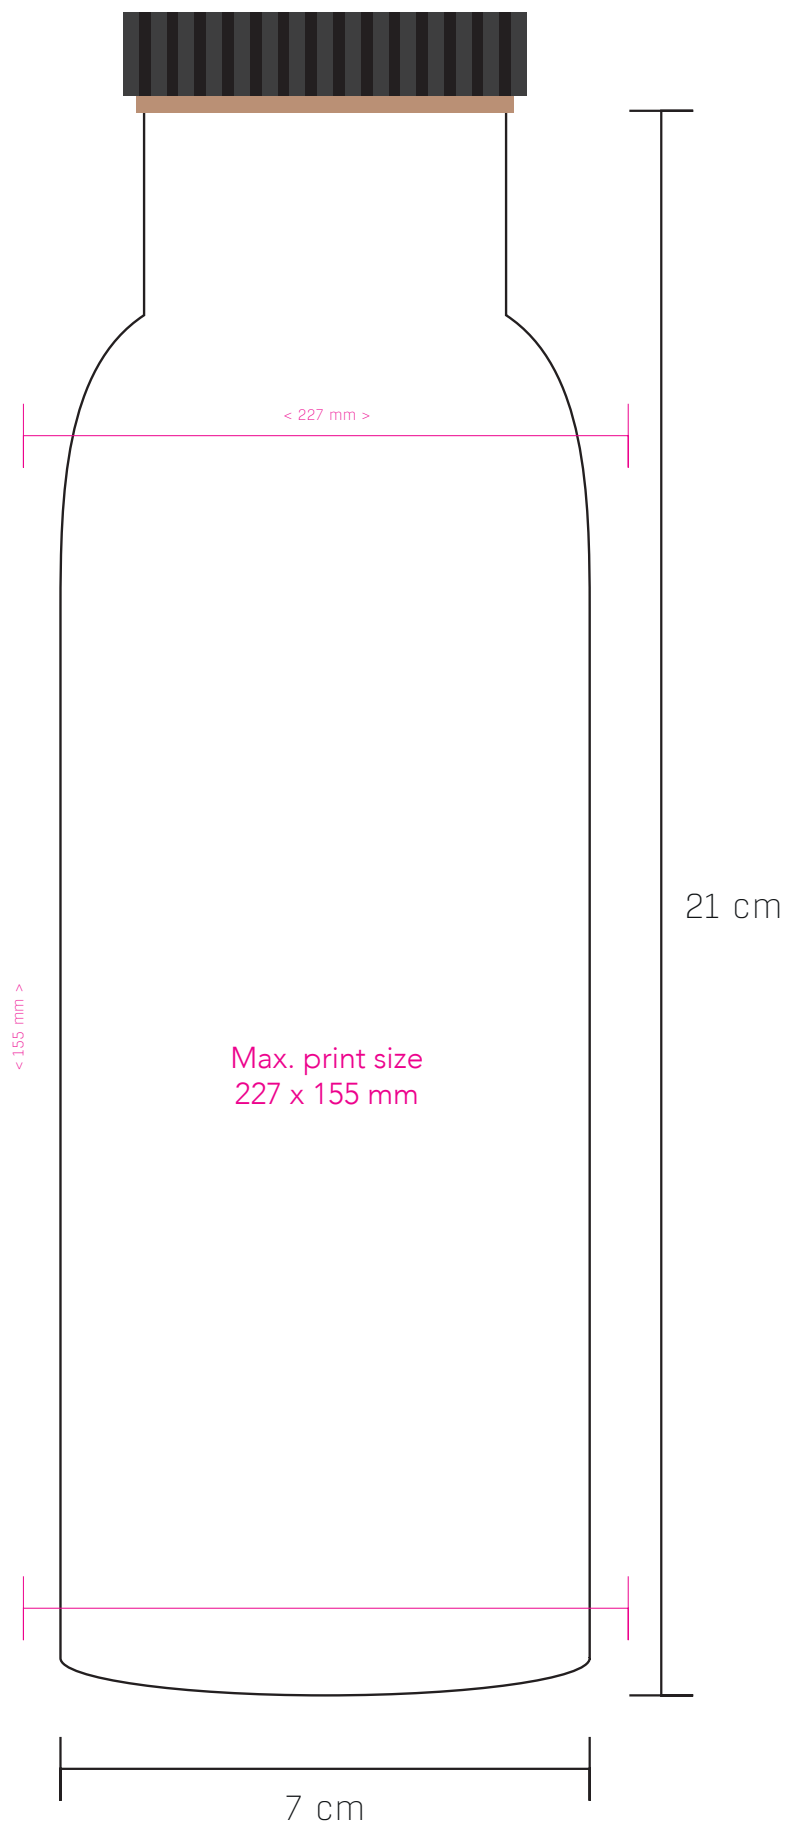

Bottloop colors: ✓
(Place the check mark on the desired color)

Glossy range colors:

	
Aluminium No paint	Transparent red PMS 1795 C
	
Transparent blue PMS 287 C	Fuel red PMS 1795 C
	
Fuel UE PMS 288 C	White
	
Yellow PMS 116 C	Green PMS 376 C
	
Orange PMS 1585 C	Pink PMS 210 C
	
Light blue PMS 630 C	Aluminium No paint

Special matt range colors:

	
Petrol blue PMS 7477 C	Turquoise PMS 326 C
	
Acid yellow PMS 396 C	Purple PMS 261 C
	
Red PMS 1795 C	Blue PMS 285 C
	
Matt black	Matt kaki PMS 5625 C

BOTTLOOP
100% RECYCLED ALUMINIUM BOTTLE

0,75L

Bottloop color:
<Fill in name of color>

Print color:
 Color
 Color

Cap:
 Plain cap
 Sports cap

NOTE:
- All elements must be vector
- Texts must be outlined
- **Use layer 'Artwork' for your design**

Place your design in this area