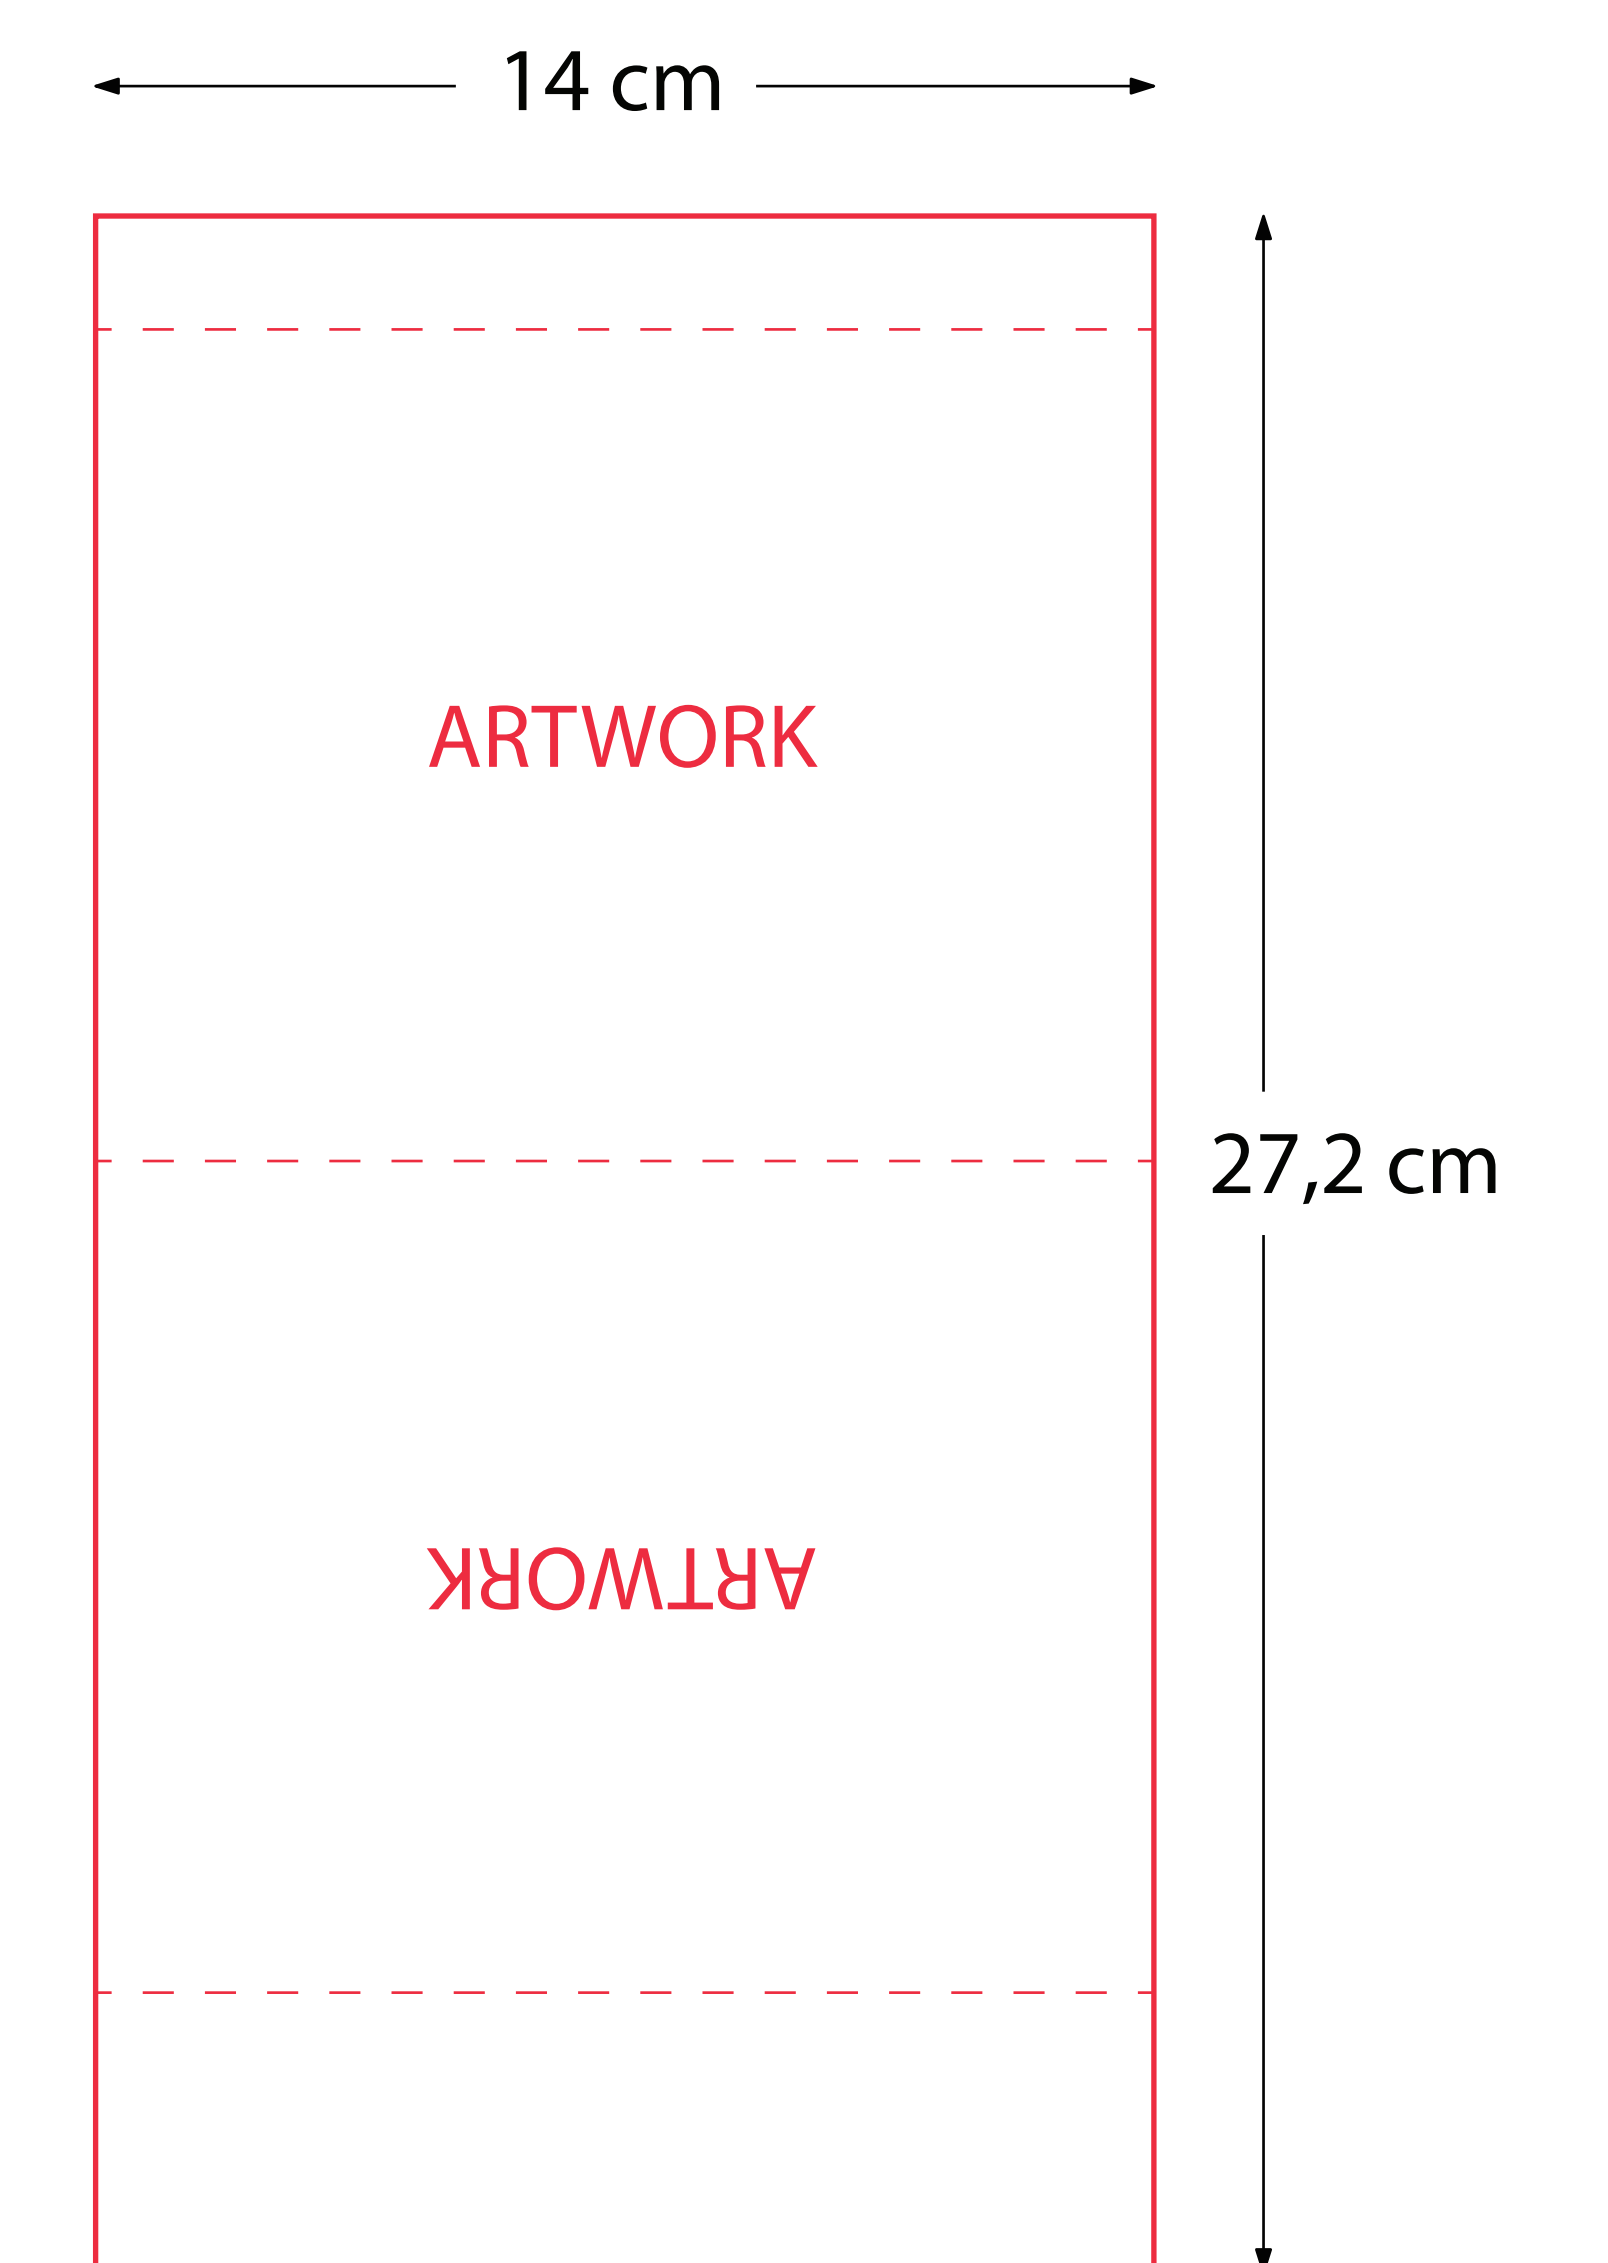

Bottlebag Original (English)

Size when assembled: 45 cm x 68 cm

Front

Back

ARTWORK TILL THIS LINE

Bag colour

Print colour

Side label colours:

Piping colour

Piping colours:

- White
- PMS: 7583C
- PMS: 021C
- PMS: 199C
- PMS: 7596C
- PMS: 2955C
- PMS: 2728C
- PMS: 342C
- PMS: 429C
- PMS: 6111C
- Black

Care label (inside)
2x3,5 cm

Printed Side label

Material Hangtag BottleBag

- Kraft
- Non-kraft

Hangtag BottleBag
Size 5x12 cm

Foldable bag

A: Tolerance of placing graphics on the bottlebag is +/- 10 mm.
 B: We are not able to match Pantone color on CMYK artwork.
 C: Minimum readable size of fonts is 8 pt.
 D: Physical sample for approval is possible with acceptance of surcharge of € 50,00
 E: We are not able to match Pantone color on woven side label.
 F: Size of the bag will be 45 cm x 68 cm when assembled.