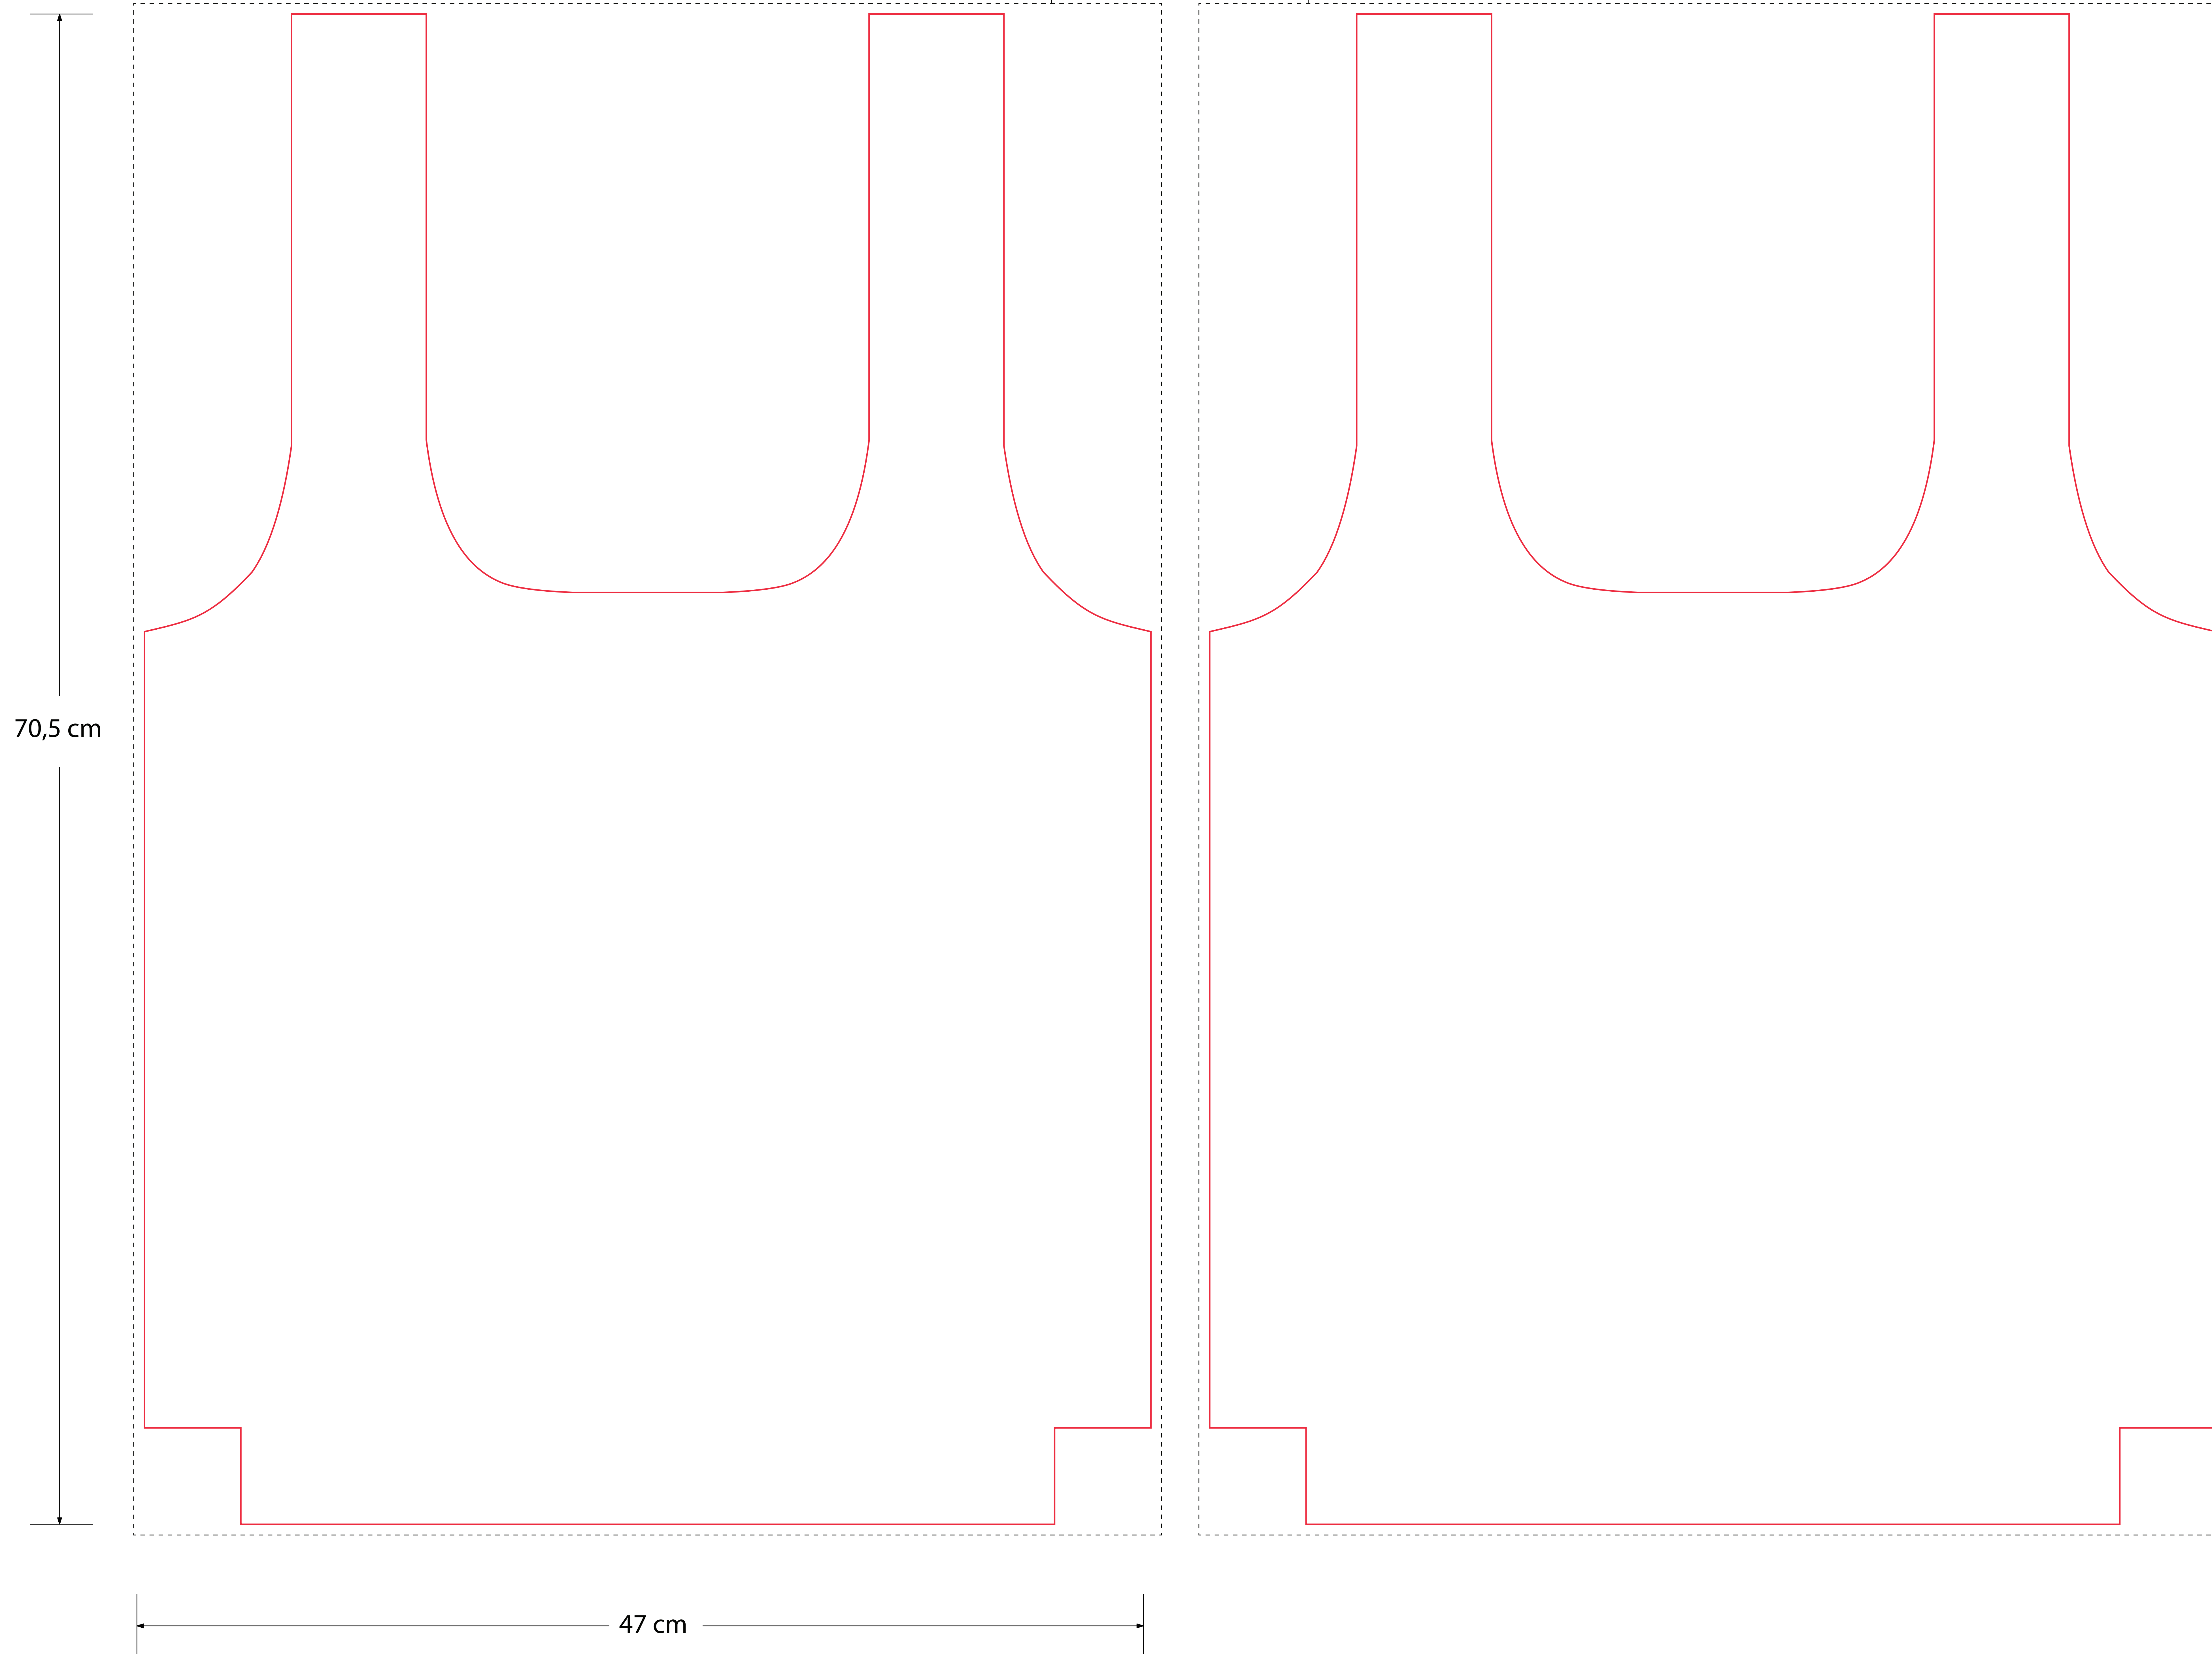

Bottlebag Original (English)

Size when assembled: 45 cm x 68 cm

Front

Back

ARTWORK TILL THIS LINE

Bag colour

Print colour

Side label colours:

Piping colour

Piping colours:

- White
- PMS: 7583C
- PMS: 021C
- PMS: 199C
- PMS: 7596C
- PMS: 2955C
- PMS: 2728C
- PMS: 342C
- PMS: 429C
- PMS: 6111C
- Black

Care label (inside)
2x3,5 cm

Printed Side label

Material Hangtag BottleBag

- Kraft
- Non-kraft

Hangtag BottleBag
Size 5x12 cm

Foldable bag

A: Tolerance of placing graphics on the bottlebag is +/- 10 mm.
 B: We are not able to match Pantone color on CMYK artwork.
 C: Minimum readable size of fonts is 8 pt.
 D: Physical sample for approval is possible with acceptance of surcharge of € 50,00
 E: We are not able to match Pantone color on woven side label.
 F: Size of the bag will be 45 cm x 68 cm when assembled.