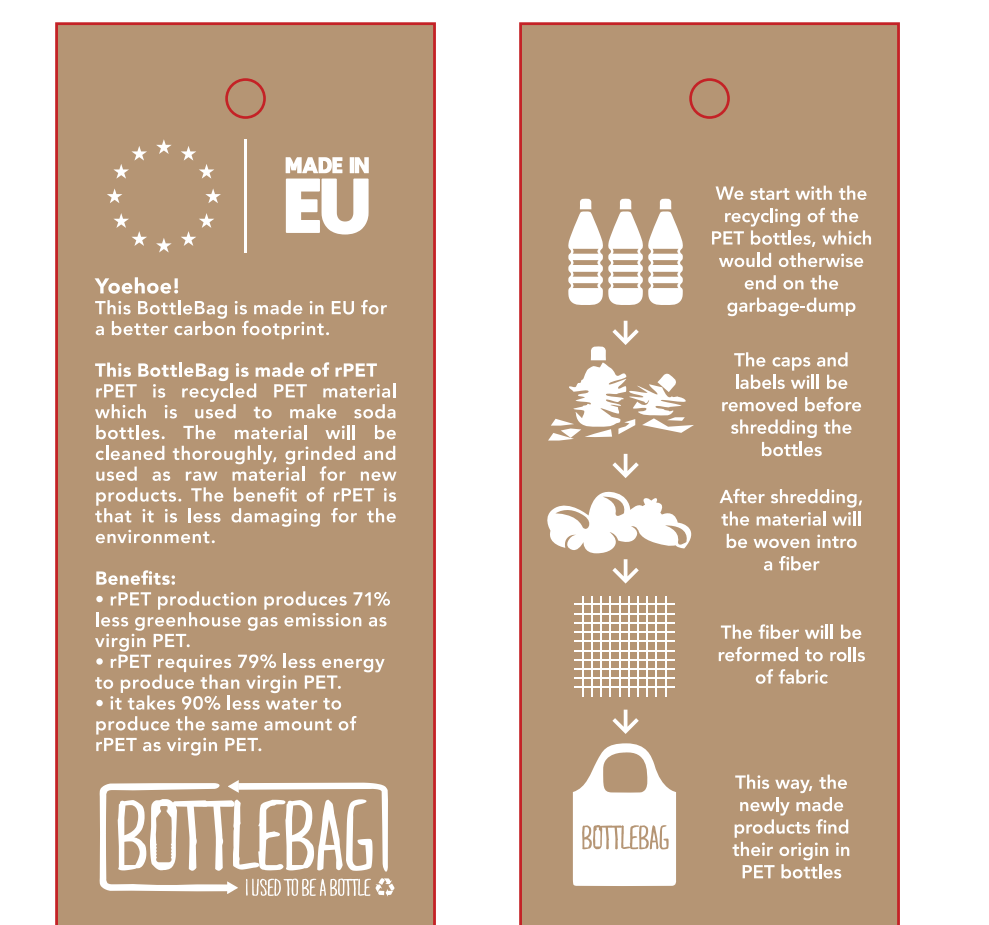

Bottlebag Original (English)

Size when assembled: 45 cm x 68 cm

Front

Back

ARTWORK TILL THIS LINE

Bag colour

Print colour

Side label colours:

Piping colour

Piping colours:

- White
- PMS: 7583C
- PMS: 021C
- PMS: 199C
- PMS: 7596C
- PMS: 2955C
- PMS: 2728C
- PMS: 342C
- PMS: 429C
- PMS: 6111C
- Black

Care label (inside)
2x3,5 cm

Printed Side label

Material Hangtag BottleBag

- Kraft
- Non-kraft

Hangtag BottleBag
Size 5x12 cm

Foldable bag

A: Tolerance of placing graphics on the bottlebag is +/- 10 mm.
 B: We are not able to match Pantone color on CMYK artwork.
 C: Minimum readable size of fonts is 8 pt.
 D: Physical sample for approval is possible with acceptance of surcharge of € 50,00
 E: We are not able to match Pantone color on woven side label.
 F: Size of the bag will be 45 cm x 68 cm when assembled.