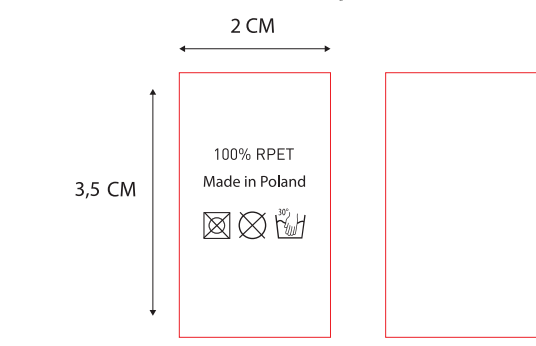

Bottlebag Original (English)

Size when assembled: 45 cm x 68 cm

Front

Back

ARTWORK TILL THIS LINE

Bag colour

Print colour

Side label colours:

Piping colour

Piping colours:

- White
- PMS: 7583C
- PMS: 021C
- PMS: 199C
- PMS: 7596C
- PMS: 2955C
- PMS: 2728C
- PMS: 342C
- PMS: 429C
- PMS: 6111C
- Black

Care label (inside)
2x3,5 cm

Printed Side label

Material Hangtag BottleBag

- Kraft
- Non-kraft

Hangtag BottleBag
Size 5x12 cm

Foldable bag

A: Tolerance of placing graphics on the bottlebag is +/- 10 mm.
 B: We are not able to match Pantone color on CMYK artwork.
 C: Minimum readable size of fonts is 8 pt.
 D: Physical sample for approval is possible with acceptance of surcharge of € 50,00
 E: We are not able to match Pantone color on woven side label.
 F: Size of the bag will be 45 cm x 68 cm when assembled.