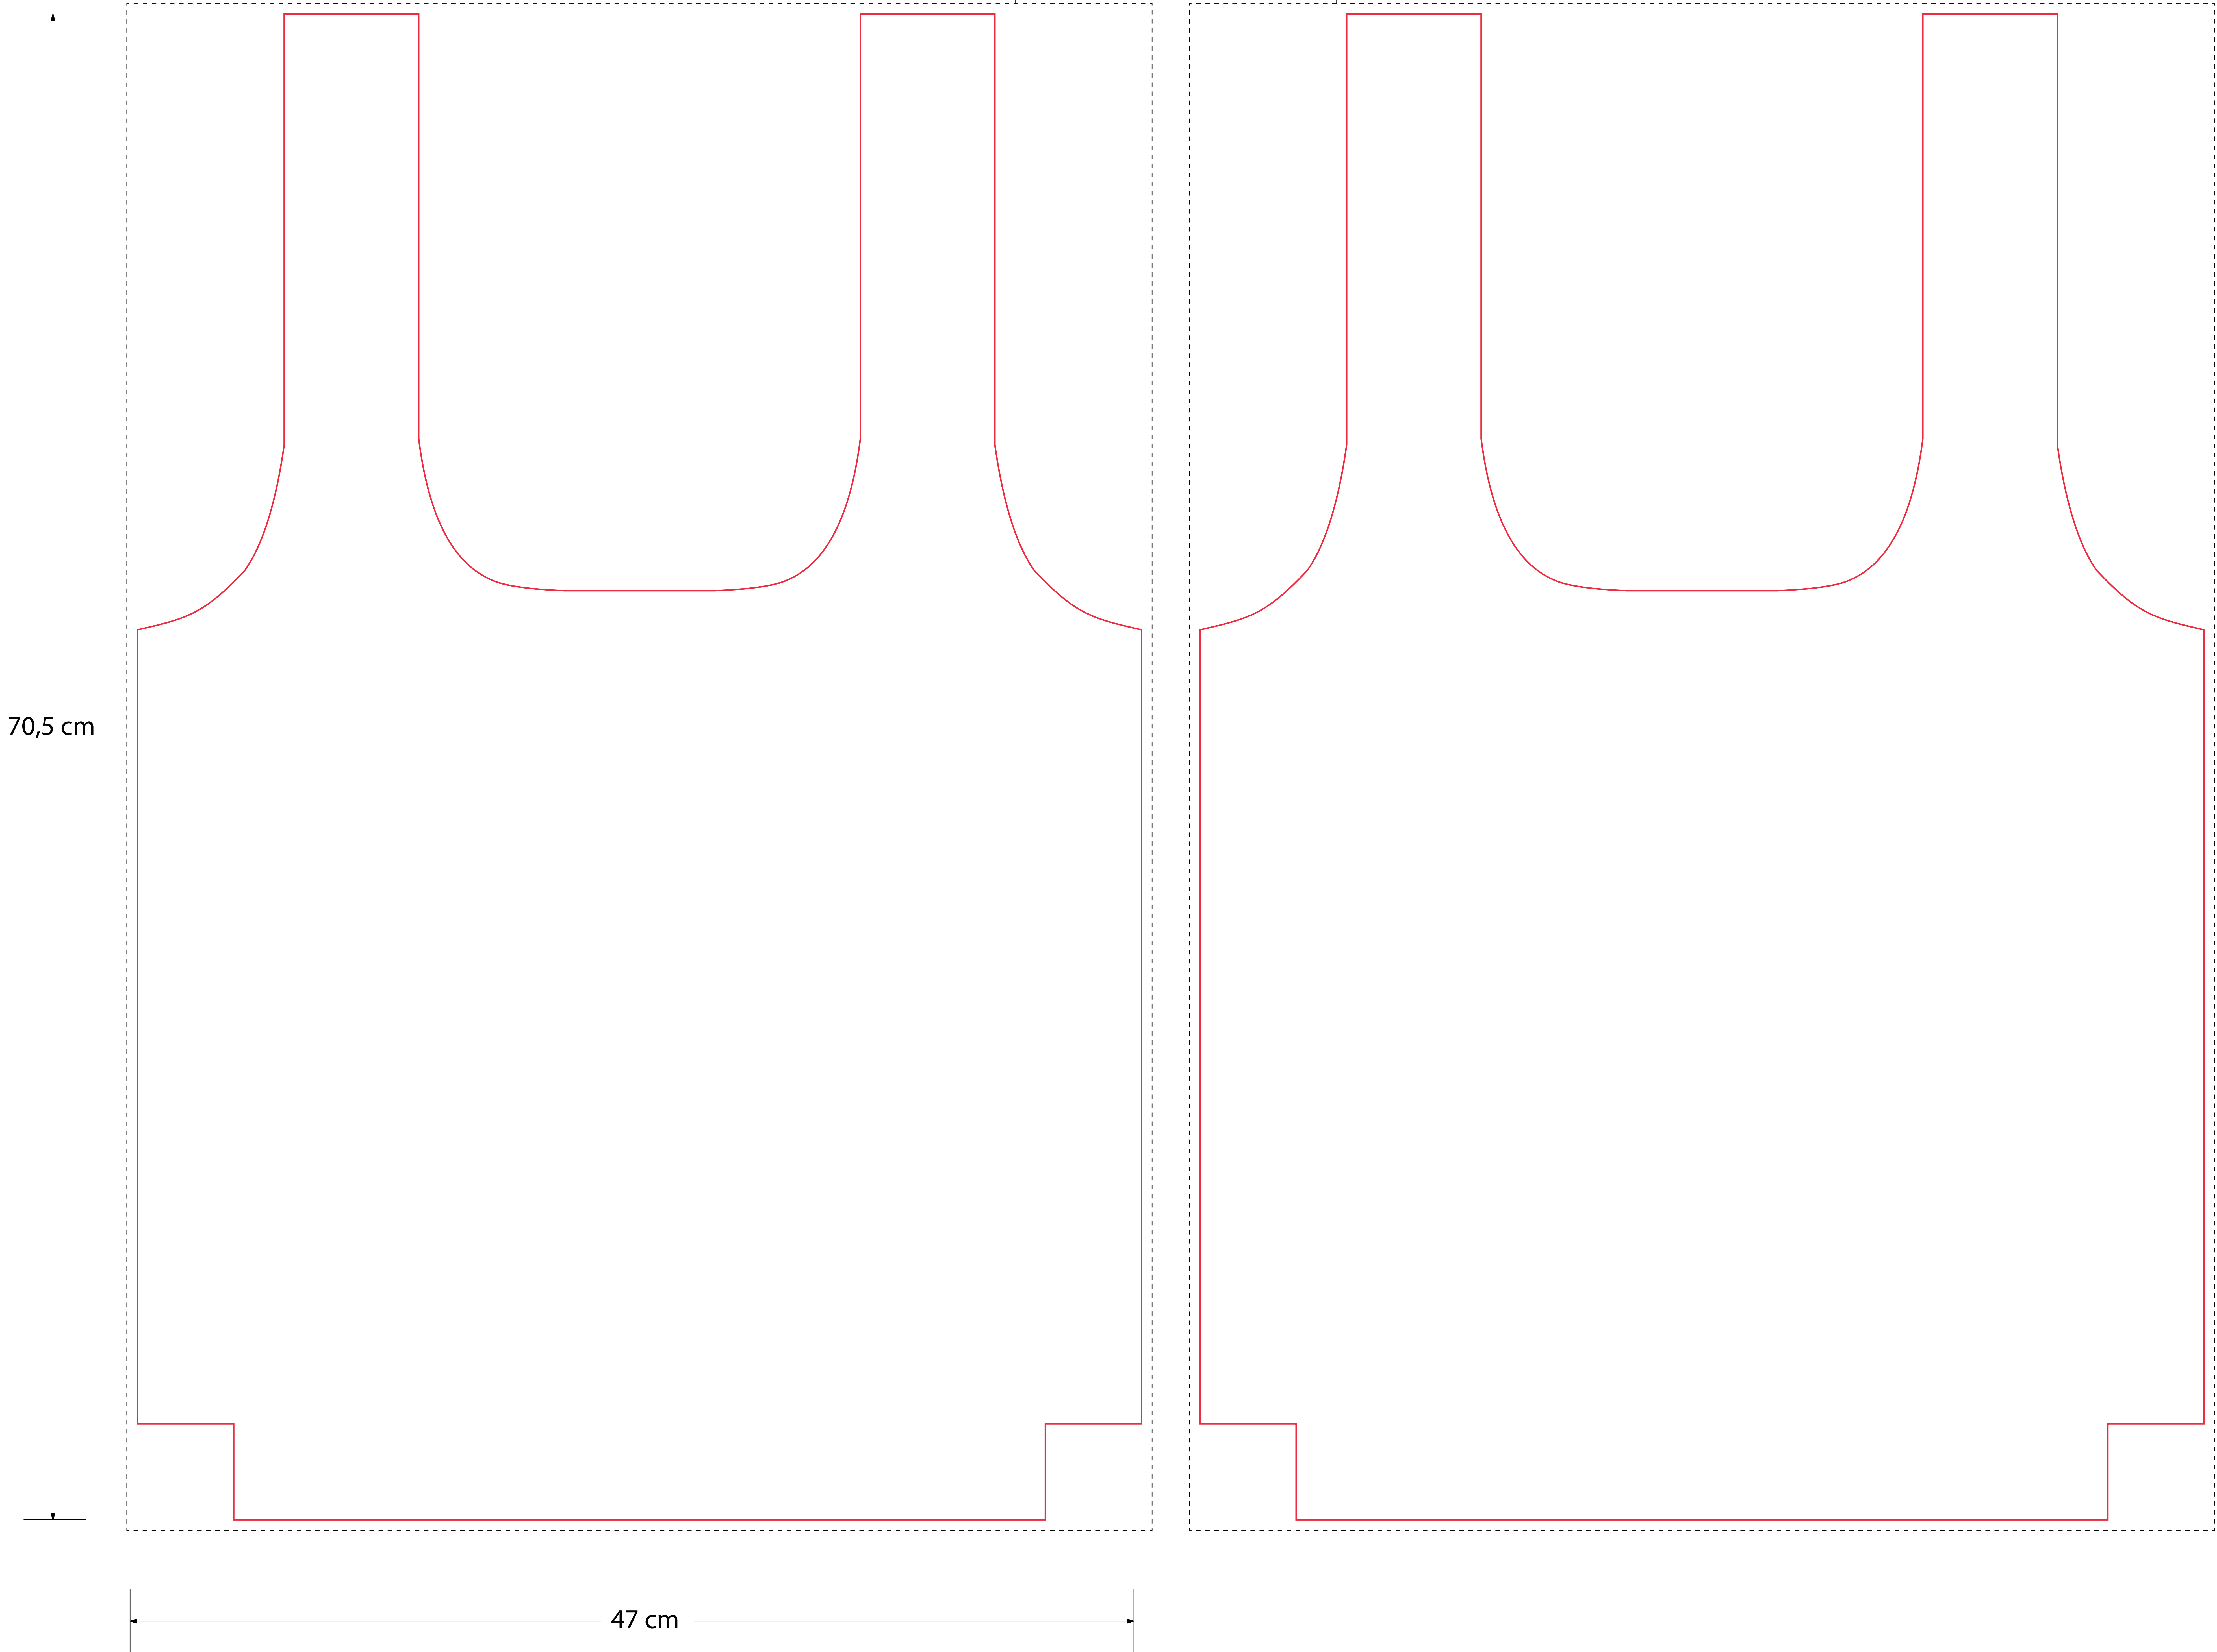

# Bottlebag Original (German)

Größe im zusammengebauten Zustand: 45 cm x 68 cm

Front

Back

'DESIGN' BIS ZU DIESER LINIE

Bag colour

Print colour

Side label colours:

Care label (inside)

2x3,5 cm

Material Hangtag BottleBag

Hangtag BottleBag Size 5x12 cm

Foldable bag

A: Tolerance of placing graphics on the bottlebag is +/- 10 mm.  
 B: We are not able to match Pantone color on CMYK artwork.  
 C: Minimum readable size of fonts is 8 pt.  
 D: Physical sample for approval is possible with acceptance of surcharge of € 50,00  
 E: We are not able to match Pantone color on woven side label.  
 F: Size of the bag will be 45 cm x 68 cm when assembled.