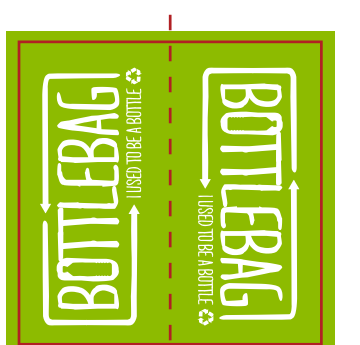

# Bottlebag Original (German)

Größe im zusammengebauten Zustand: 45 cm x 68 cm

Front

Back

'DESIGN' BIS ZU DIESER LINIE

Bag colour

Print colour

Side label colours:

Care label (inside)

2x3,5 cm

Material Hangtag BottleBag

Hangtag BottleBag Size 5x12 cm

Foldable bag

A: Tolerance of placing graphics on the bottlebag is +/- 10 mm.  
 B: We are not able to match Pantone color on CMYK artwork.  
 C: Minimum readable size of fonts is 8 pt.  
 D: Physical sample for approval is possible with acceptance of surcharge of € 50,00  
 E: We are not able to match Pantone color on woven side label.  
 F: Size of the bag will be 45 cm x 68 cm when assembled.