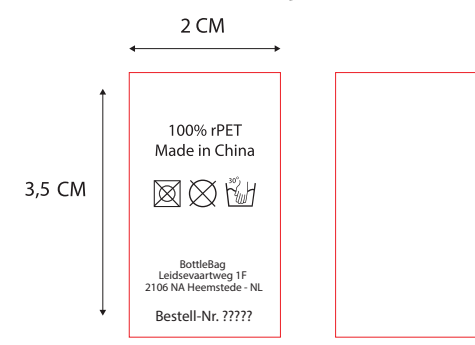

# Bottlebag Original (German)

Größe im zusammengebauten Zustand: 45 cm x 68 cm

Front

Back

'DESIGN' BIS ZU DIESER LINIE

Bag colour

Print colour

Side label colours:

Care label (inside)

2x3,5 cm

Material Hangtag BottleBag

Hangtag BottleBag Size 5x12 cm

Foldable bag

A: Tolerance of placing graphics on the bottlebag is +/- 10 mm.  
 B: We are not able to match Pantone color on CMYK artwork.  
 C: Minimum readable size of fonts is 8 pt.  
 D: Physical sample for approval is possible with acceptance of surcharge of € 50,00  
 E: We are not able to match Pantone color on woven side label.  
 F: Size of the bag will be 45 cm x 68 cm when assembled.