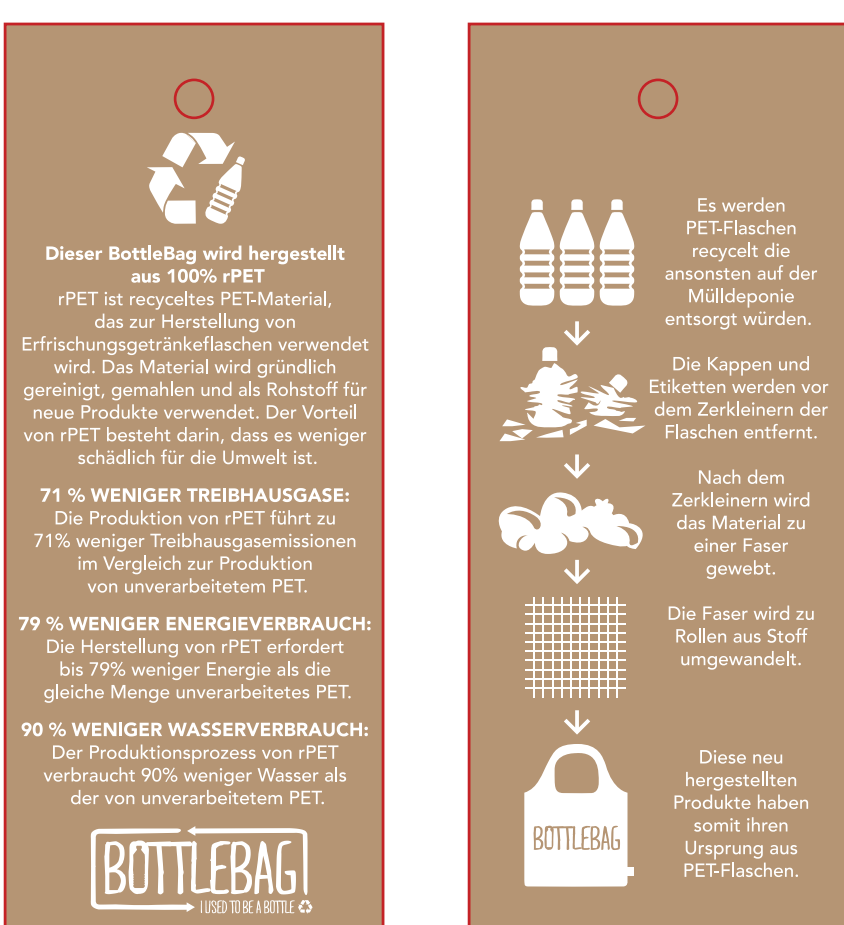

# Bottlebag Original (German)

Größe im zusammengebauten Zustand: 45 cm x 68 cm

Front

Back

'DESIGN' BIS ZU DIESER LINIE

Bag colour

Print colour

Side label colours:

Care label (inside)

2x3,5 cm

Material Hangtag BottleBag

Hangtag BottleBag Size 5x12 cm

Foldable bag

A: Tolerance of placing graphics on the bottlebag is +/- 10 mm.  
 B: We are not able to match Pantone color on CMYK artwork.  
 C: Minimum readable size of fonts is 8 pt.  
 D: Physical sample for approval is possible with acceptance of surcharge of € 50,00  
 E: We are not able to match Pantone color on woven side label.  
 F: Size of the bag will be 45 cm x 68 cm when assembled.